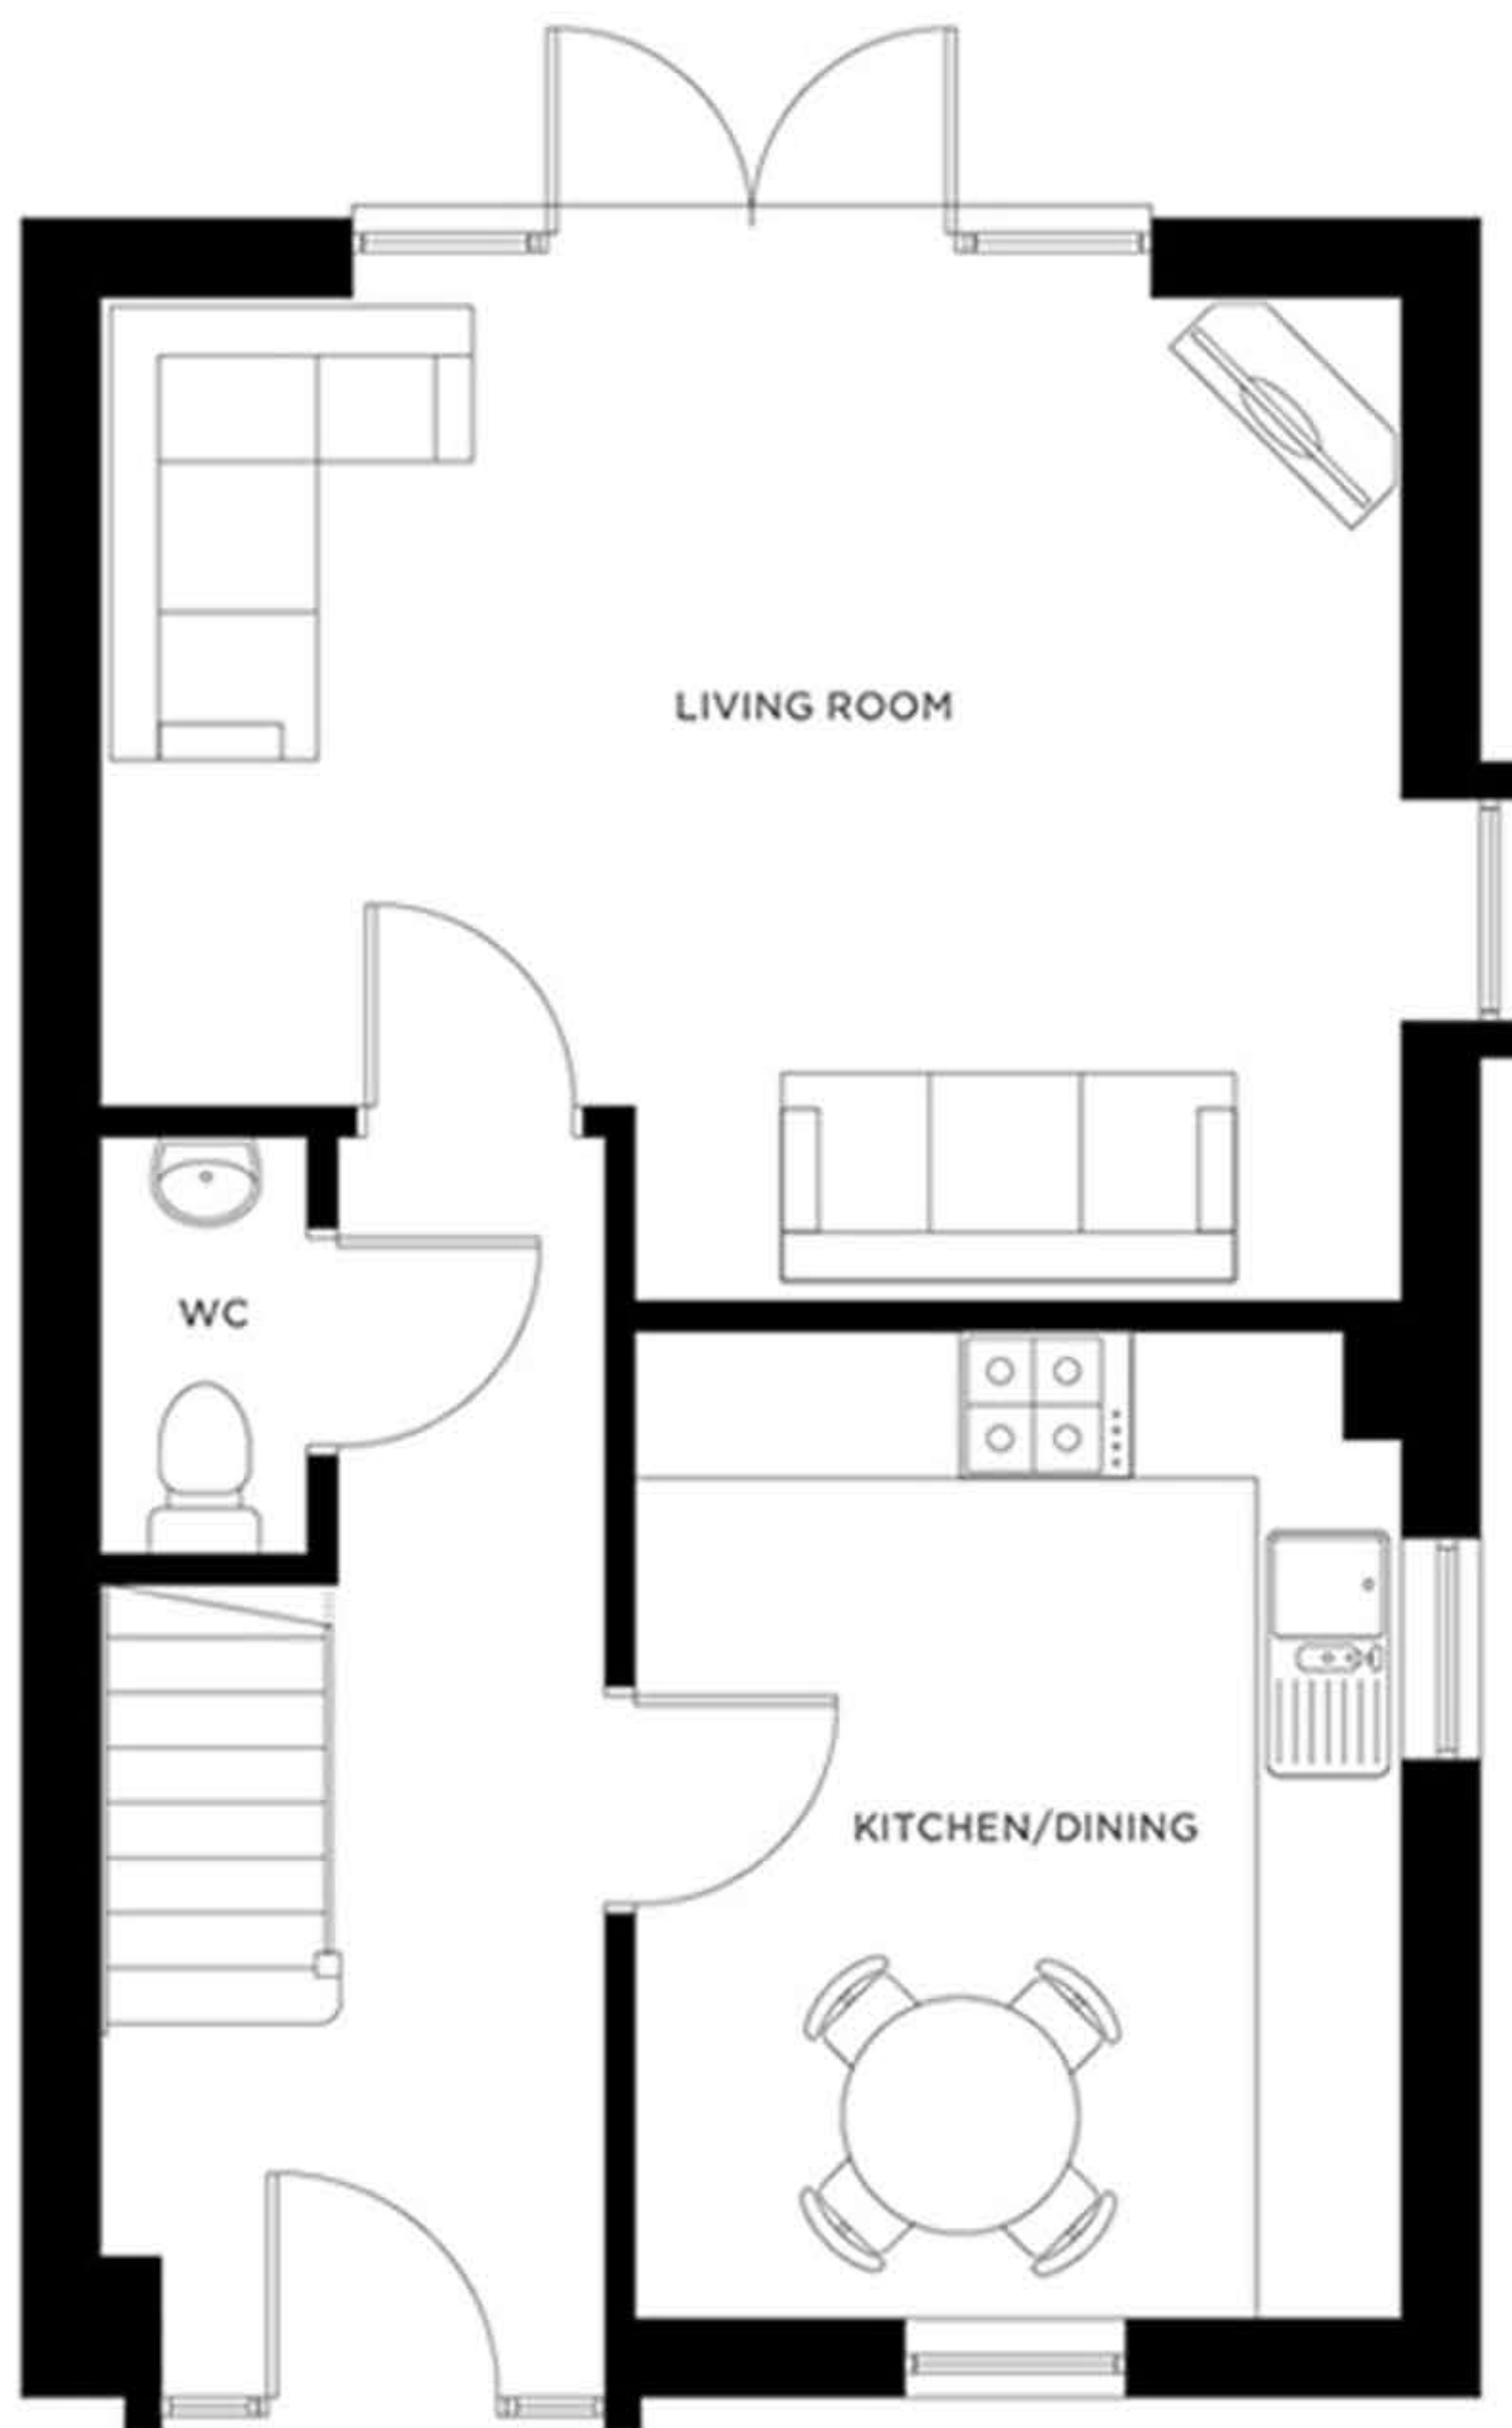

# Otter

Ground Floor

First Floor

	Metric (mm)	Imperial (ft/in)
Living Room	5310 x 4100	17'5 x 13'5
Kitchen / Dining Room	3170 x 4010	10'4 x 13'2
Bedroom 1	3150 x 3080	10'4 x 10'1
Bedroom 2	3170 x 2800	10'4 x 9'2
Bedroom 3	2020 x 2800	6'7 x 9'2