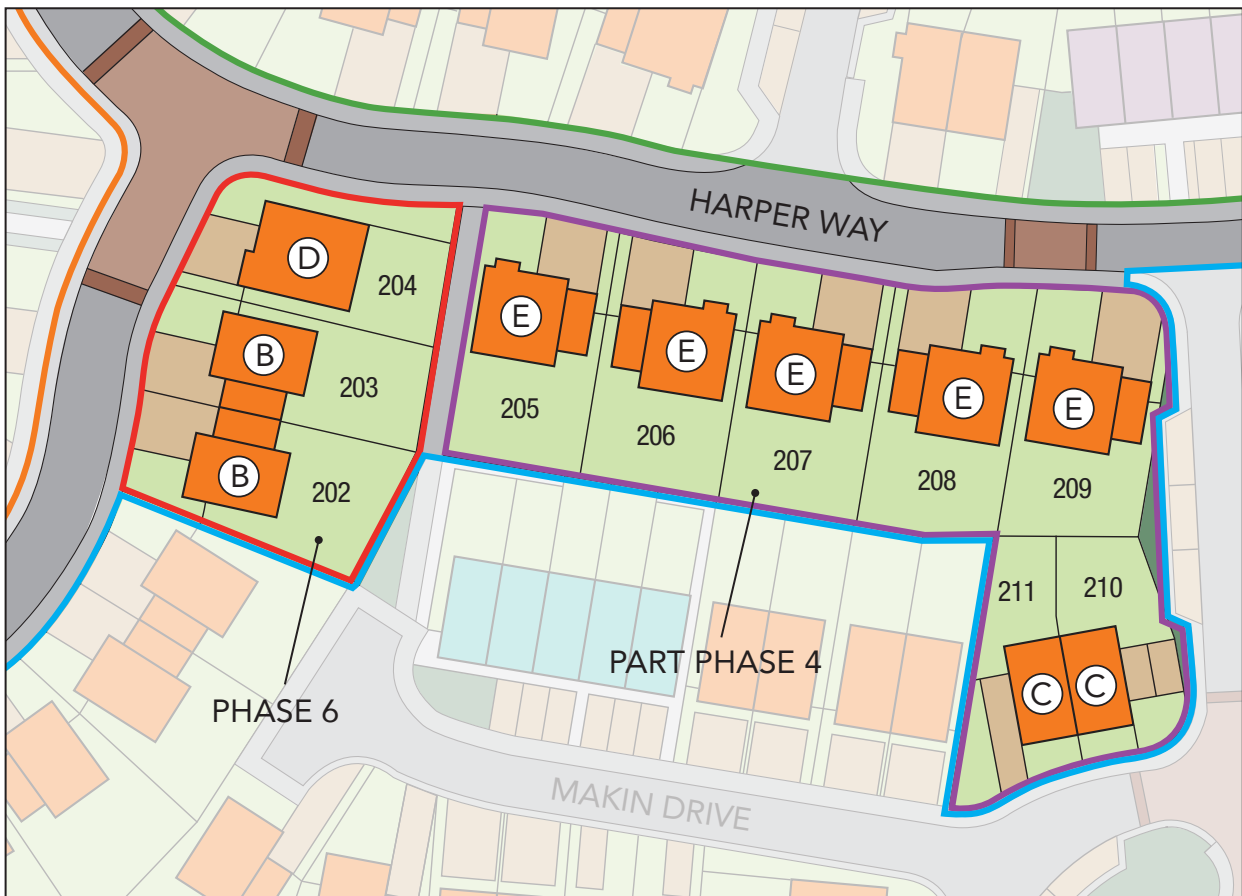

heron fields

— at Great Easthall —

Site Plan

- | | | |
|----------|----------------------|---------------------------------------|
| B | The Falcon | 3 bedroom detached/link detached home |
| C | The Kite | 3 bedroom semi-detached home |
| D | The Sandpiper | 4 bedroom detached home |
| E | The Swallow | 4 bedroom detached home |