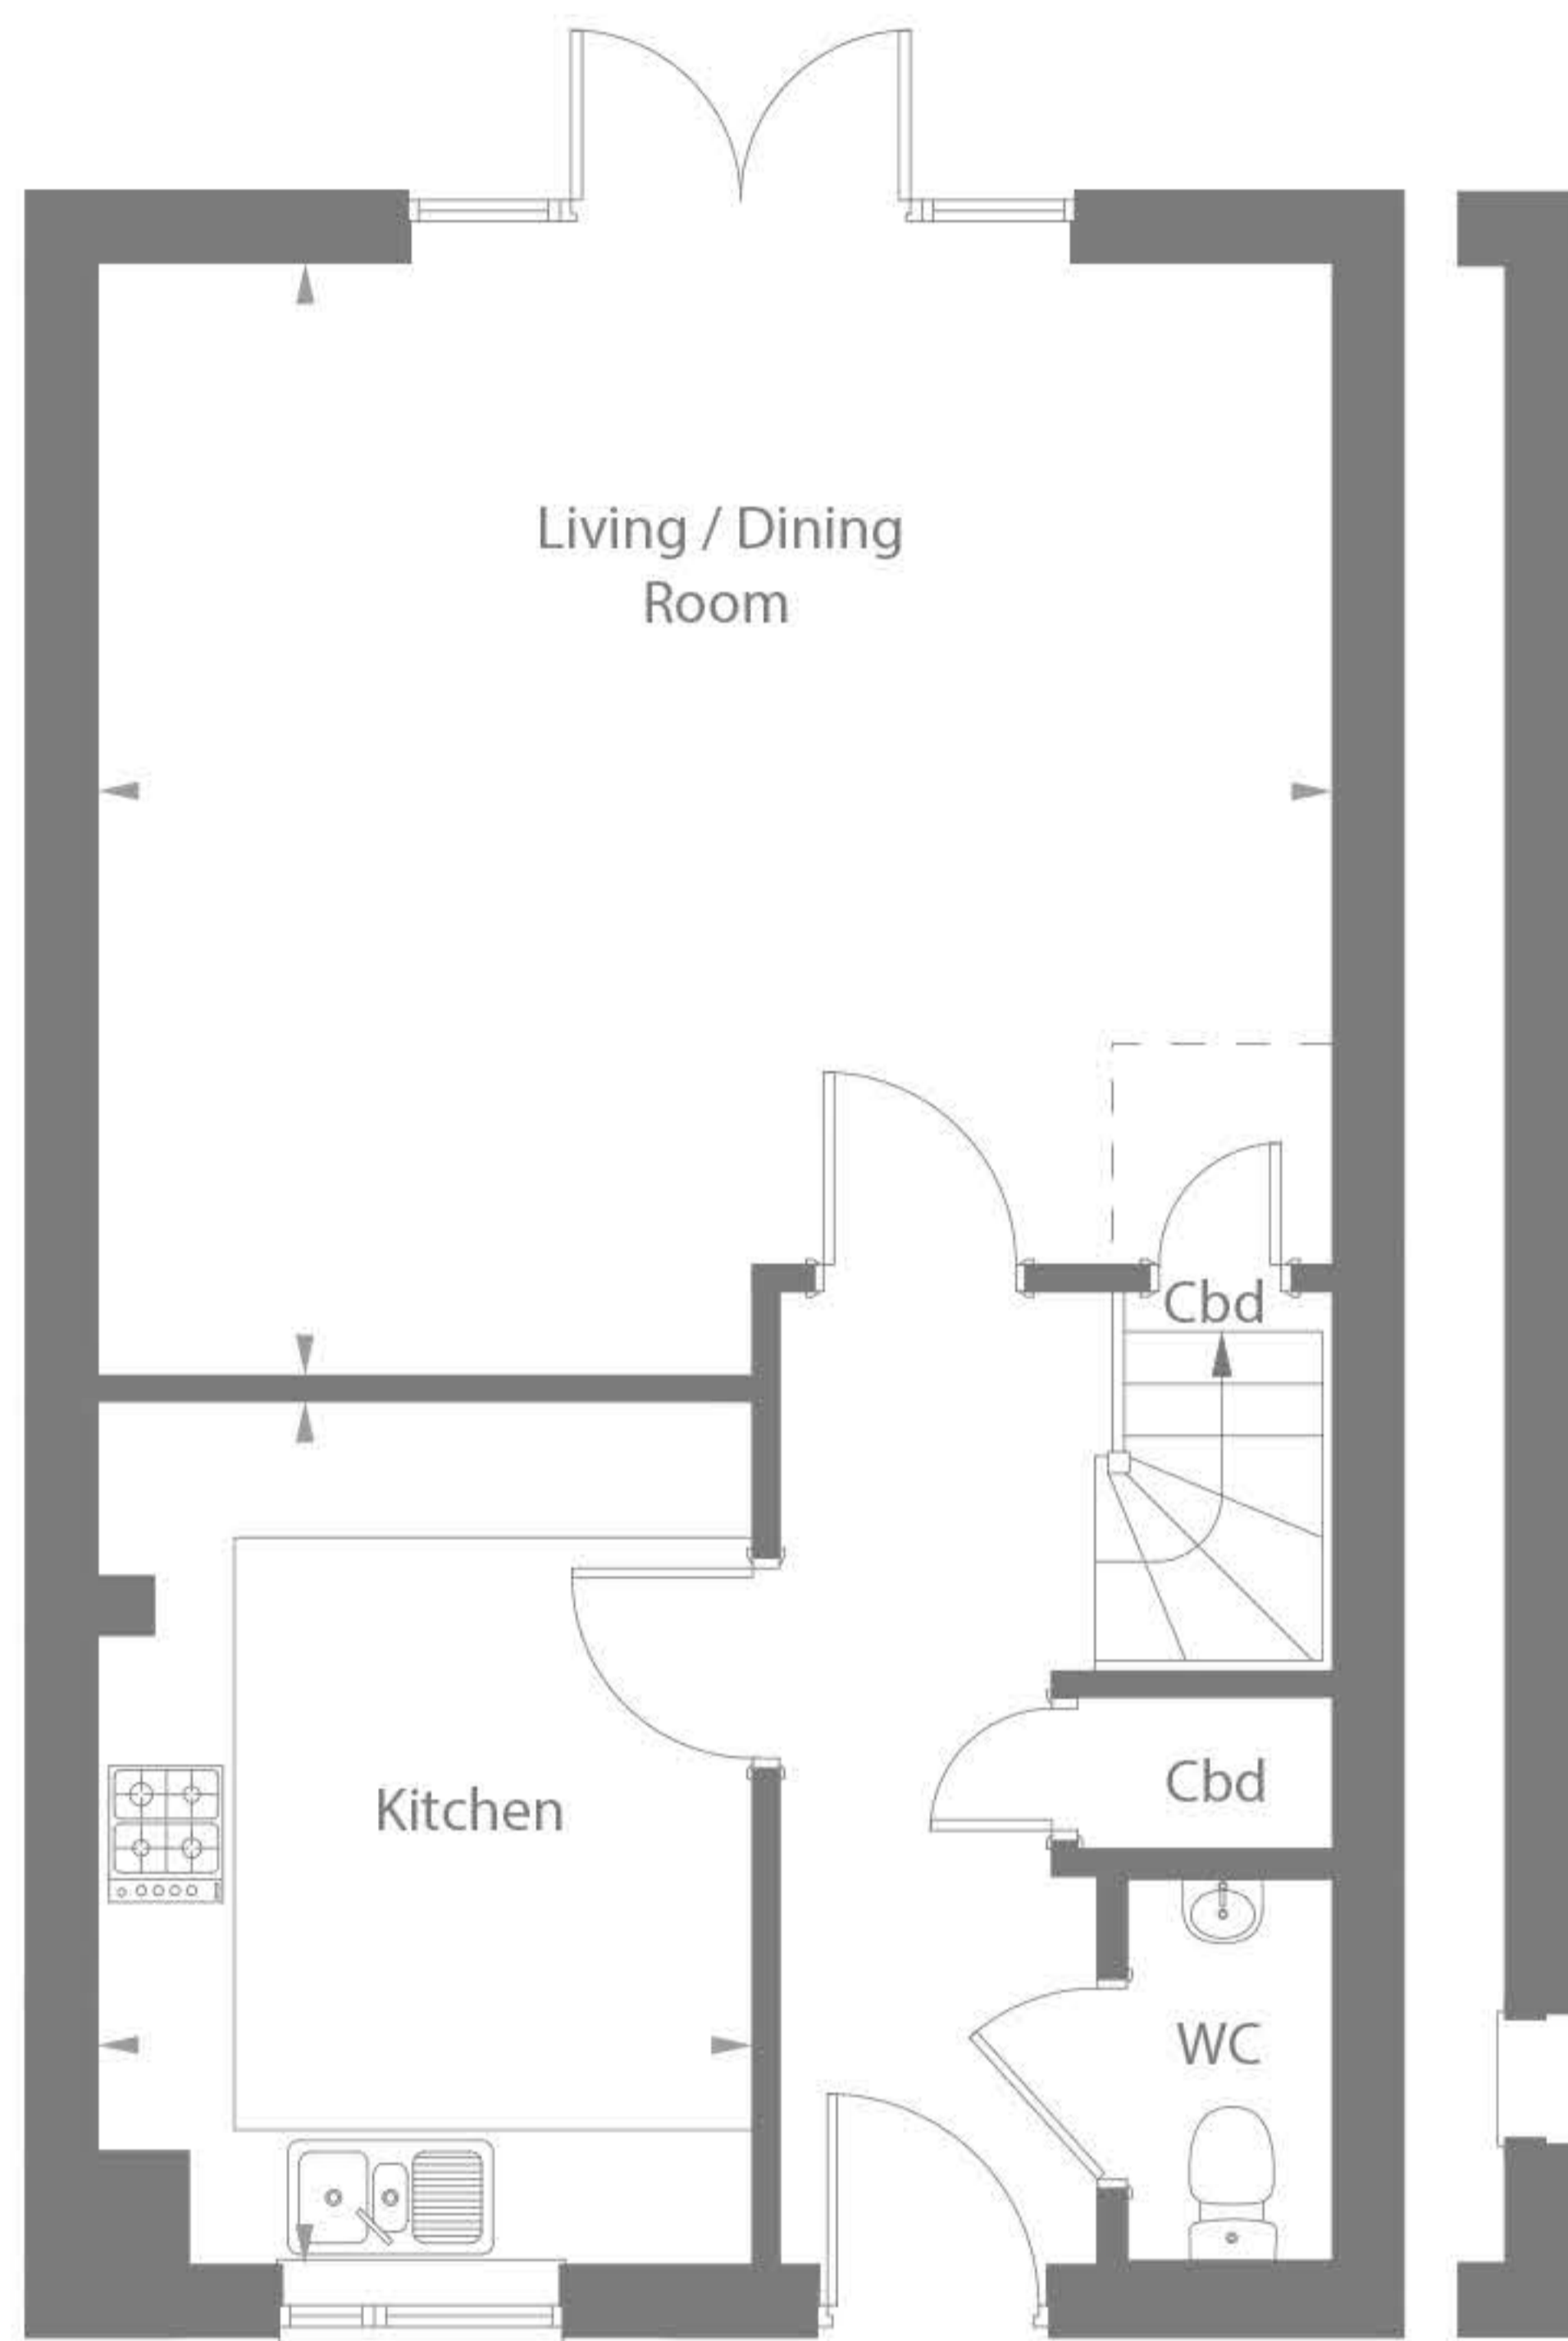

Victoria Quarter

Grantham

Ground Floor

First Floor

	Metric (mm)	Imperial (ft/in)
Living Room	5075 x 3360	17'9" x 16'0"
Kitchen / Dining Room	5600 x 3180	9'5" x 12'5"
Bedroom 1	3515 x 3405	9'5" x 12'3"
Bedroom 2	3360 x 2700	9'9" x 8'9"
Bedroom 3	3360 x 2260	10'0" x 7'10"
Study	2310 x 2490	7'6" x 8'2"