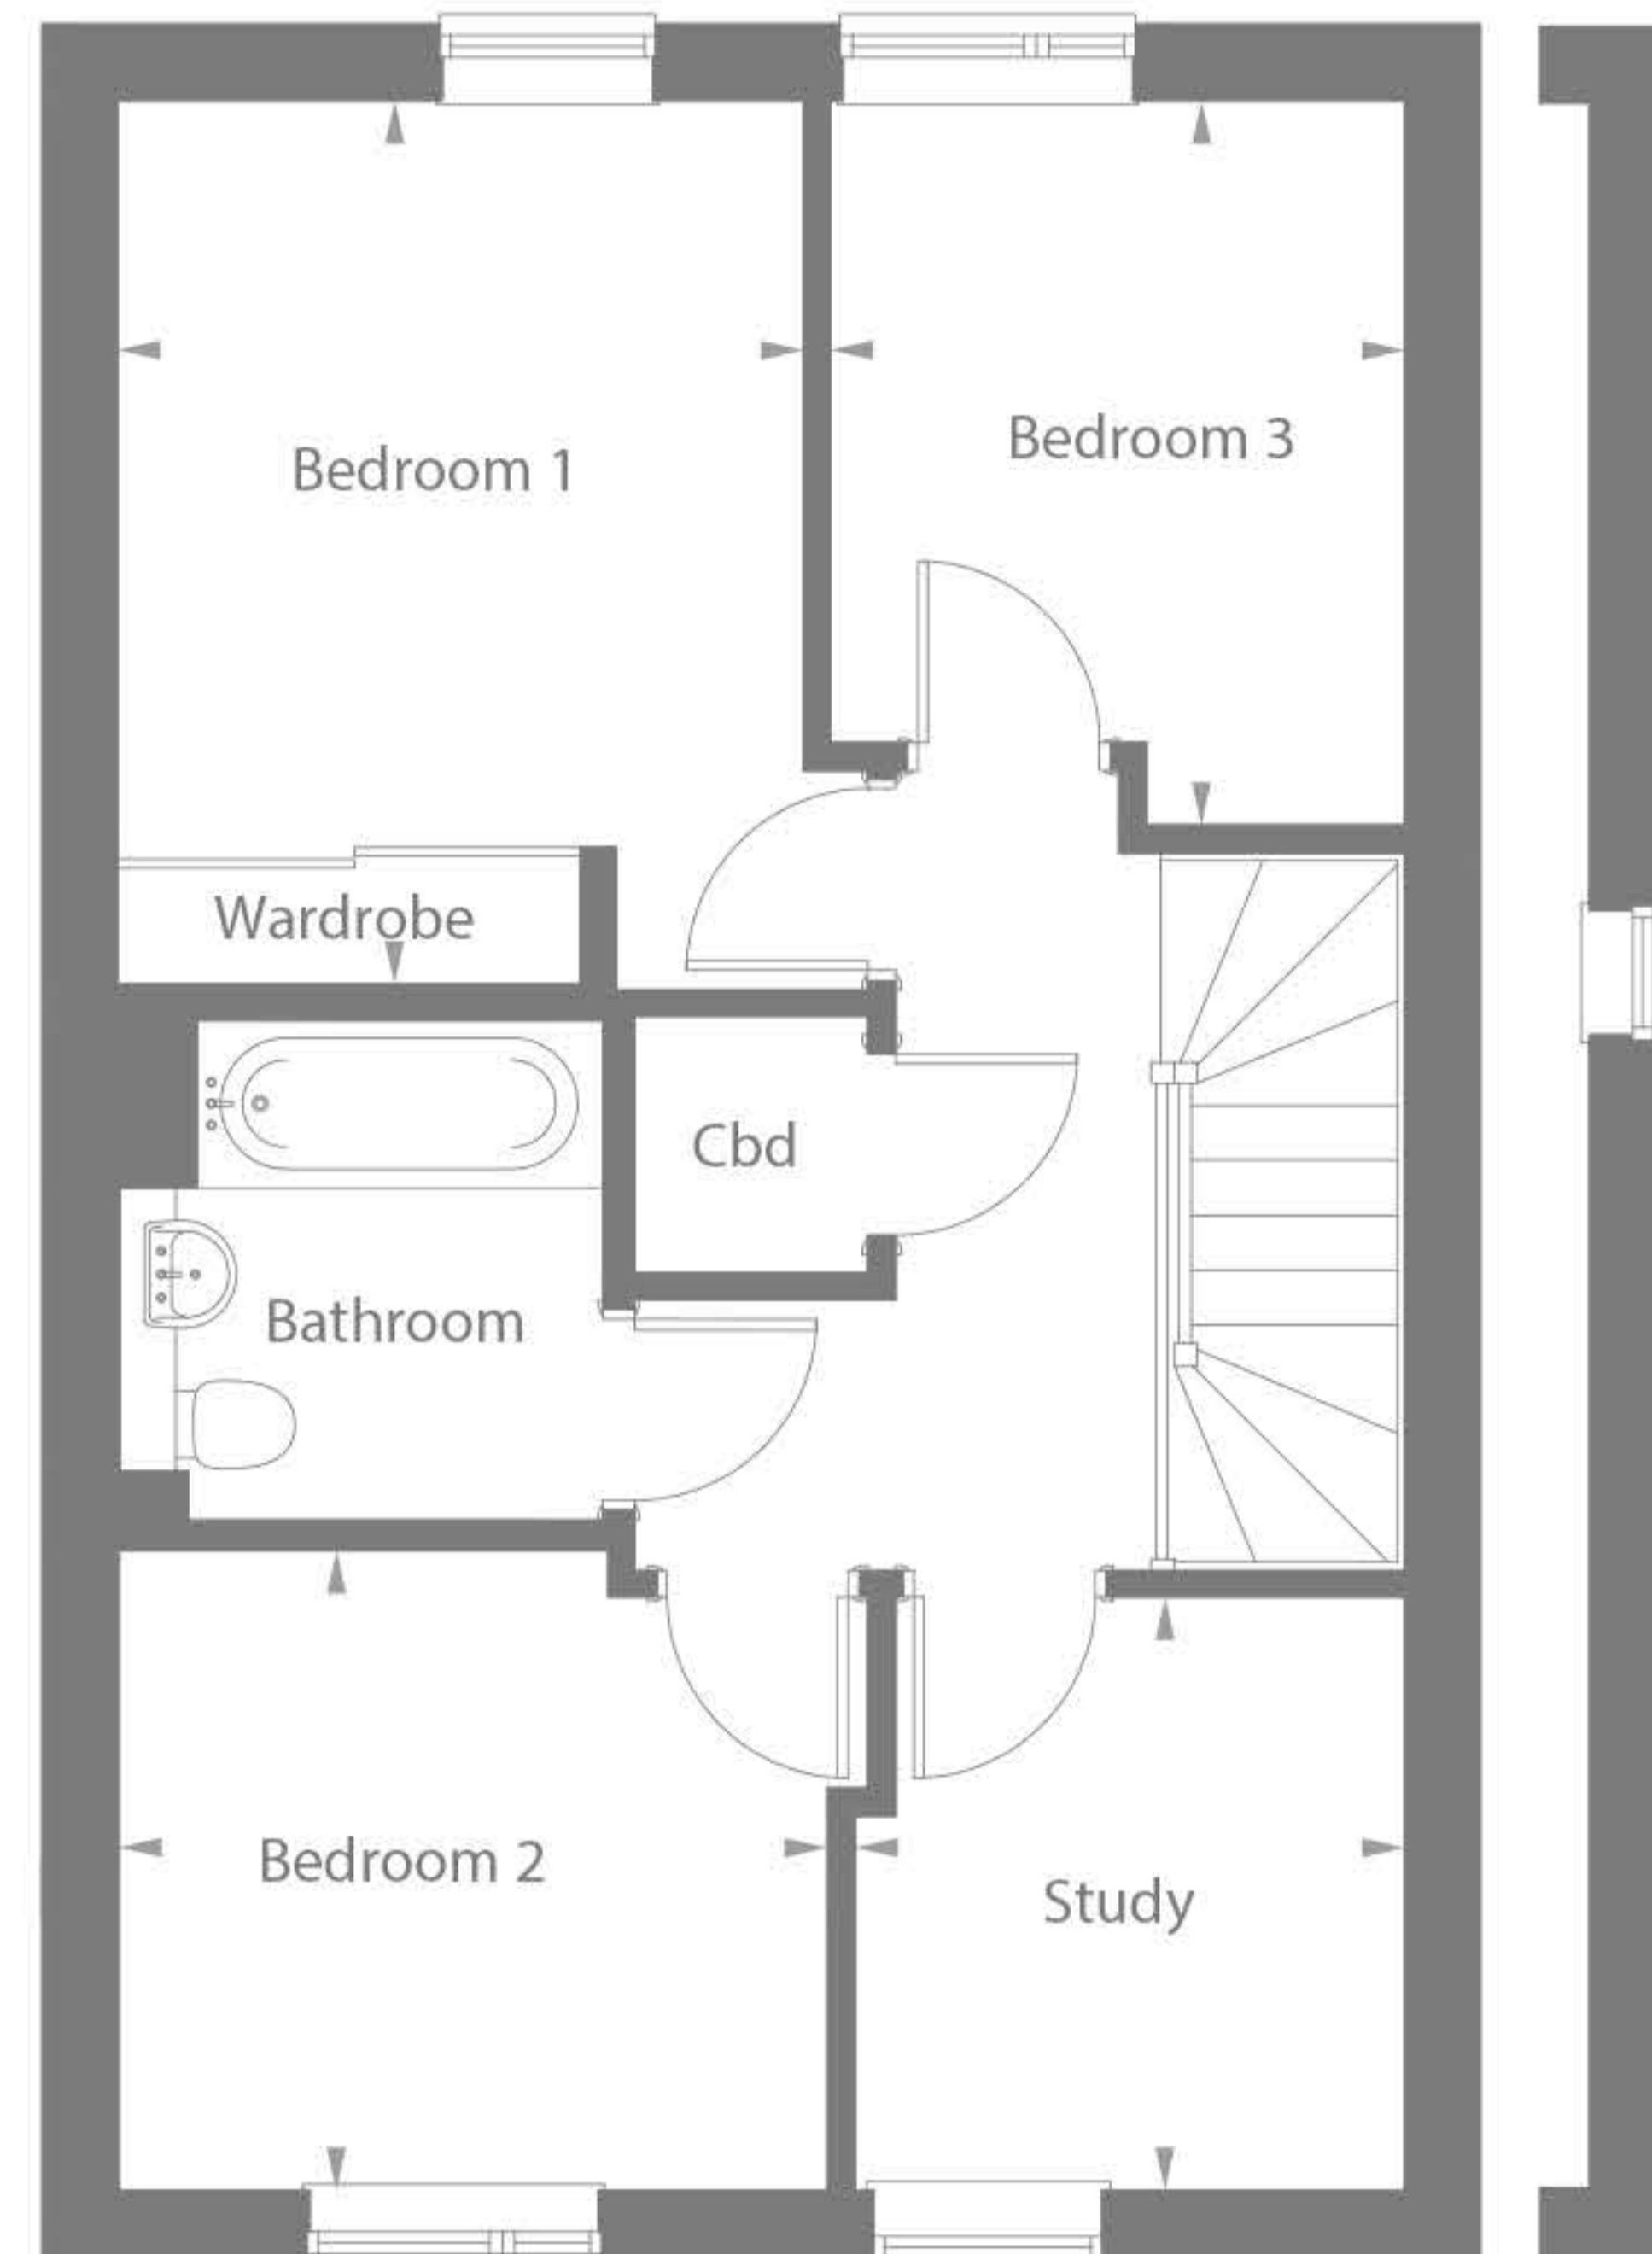

Victoria Quarter

Grantham

Ground Floor

First Floor

	Metric (mm)	Imperial (ft/in)
Living Room	5075 x 3360	17'9" x 16'0"
Kitchen / Dining Room	5600 x 3180	9'5" x 12'5"
Bedroom 1	3515 x 3405	9'5" x 12'3"
Bedroom 2	3360 x 2700	9'9" x 8'9"
Bedroom 3	3360 x 2260	10'0" x 7'10"
Study	2310 x 2490	7'6" x 8'2"