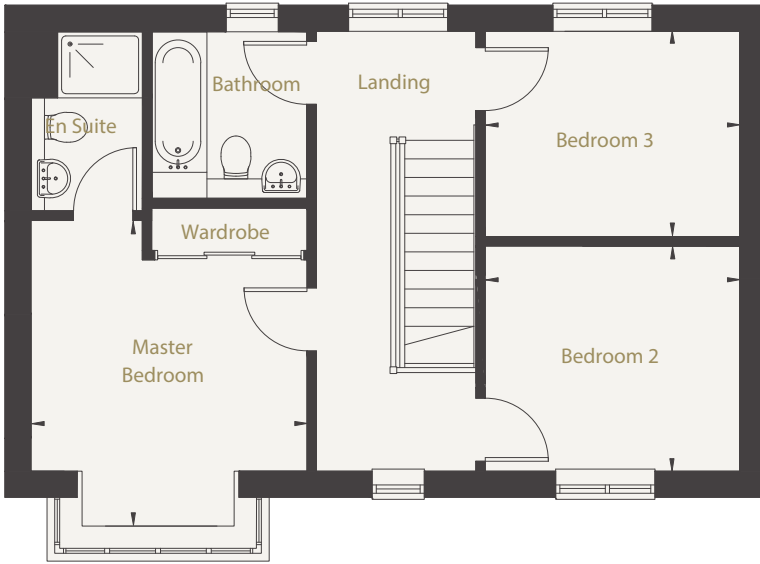

Whitworth

Kings Oak Park

First Floor

Master Bedroom	3765mm x 3340mm (12'4"max x 10'11")
Bedroom 2	3070mm x 2725mm (10'1" x 8'11")
Bedroom 3	3070mm x 2480mm (10'1" x 8'2")

Ground Floor

Living Room	6050mm x 3385mm (19'10" x 11'1")
Kitchen Area	3075mm x 2910mm (10'1" x 9'7")
Dining Area	3075mm x 2405mm (10'1" x 7'11")

Gross internal area	95.4 sq m	1027 sq ft
---------------------	-----------	------------