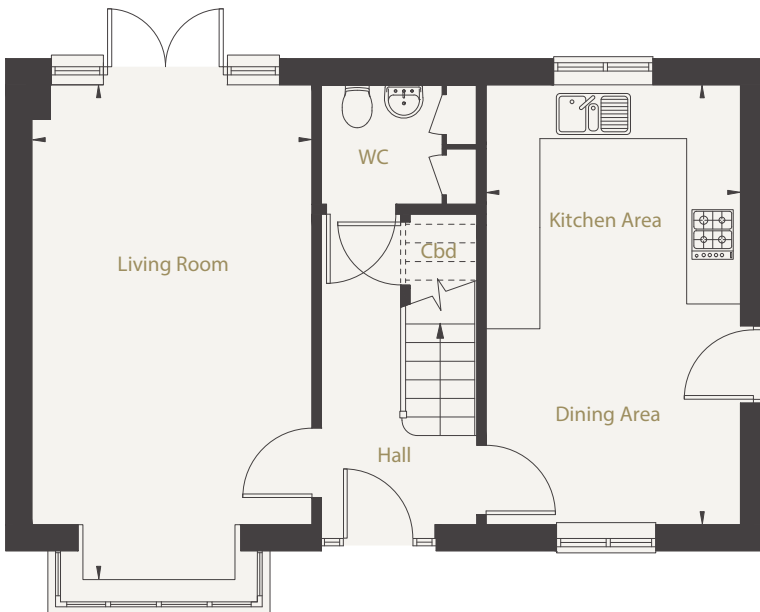

Whitworth

Kings Oak Park

First Floor

Master Bedroom	3765mm x 3340mm (12'4"max x 10'11")
Bedroom 2	3070mm x 2725mm (10'1" x 8'11")
Bedroom 3	3070mm x 2480mm (10'1" x 8'2")

Ground Floor

Living Room	6050mm x 3385mm (19'10" x 11'1")
Kitchen Area	3075mm x 2910mm (10'1" x 9'7")
Dining Area	3075mm x 2405mm (10'1" x 7'11")

Gross internal area	95.4 sq m	1027 sq ft
---------------------	-----------	------------