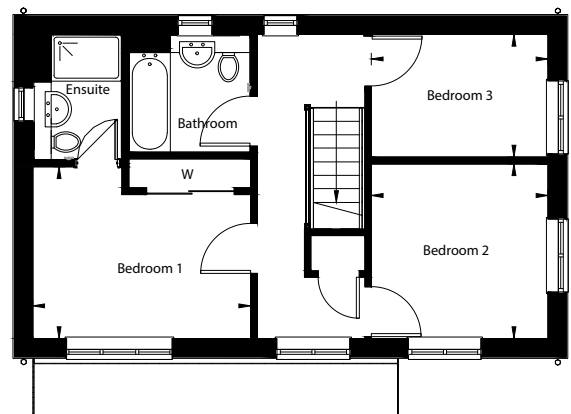

Bluebell

Forstal Mead, Coxheath

Ground floor

First floor

Ground floor

Kitchen/ Dining room	5.87m × 3.60m	19'3" × 11'10"
Living room	3.01m × 5.20m	17'1" × 9'11"

First floor

Bedroom 1	3.72m × 2.93m	12'3" × 9'8"
Bedroom 2	3.01m × 2.99m	9'11" × 9'10"
Bedroom 3	3.01m × 2.10m	9'11" × 6'11"