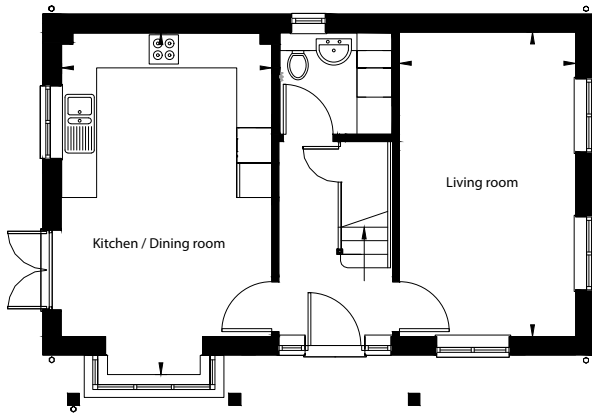

Bluebell

Forstal Mead, Coxheath

Ground floor

First floor

Ground floor

Kitchen/ Dining room	5.87m × 3.60m	19'3" × 11'10"
Living room	3.01m × 5.20m	17'1" × 9'11"

First floor

Bedroom 1	3.72m × 2.93m	12'3" × 9'8"
Bedroom 2	3.01m × 2.99m	9'11" × 9'10"
Bedroom 3	3.01m × 2.10m	9'11" × 6'11"