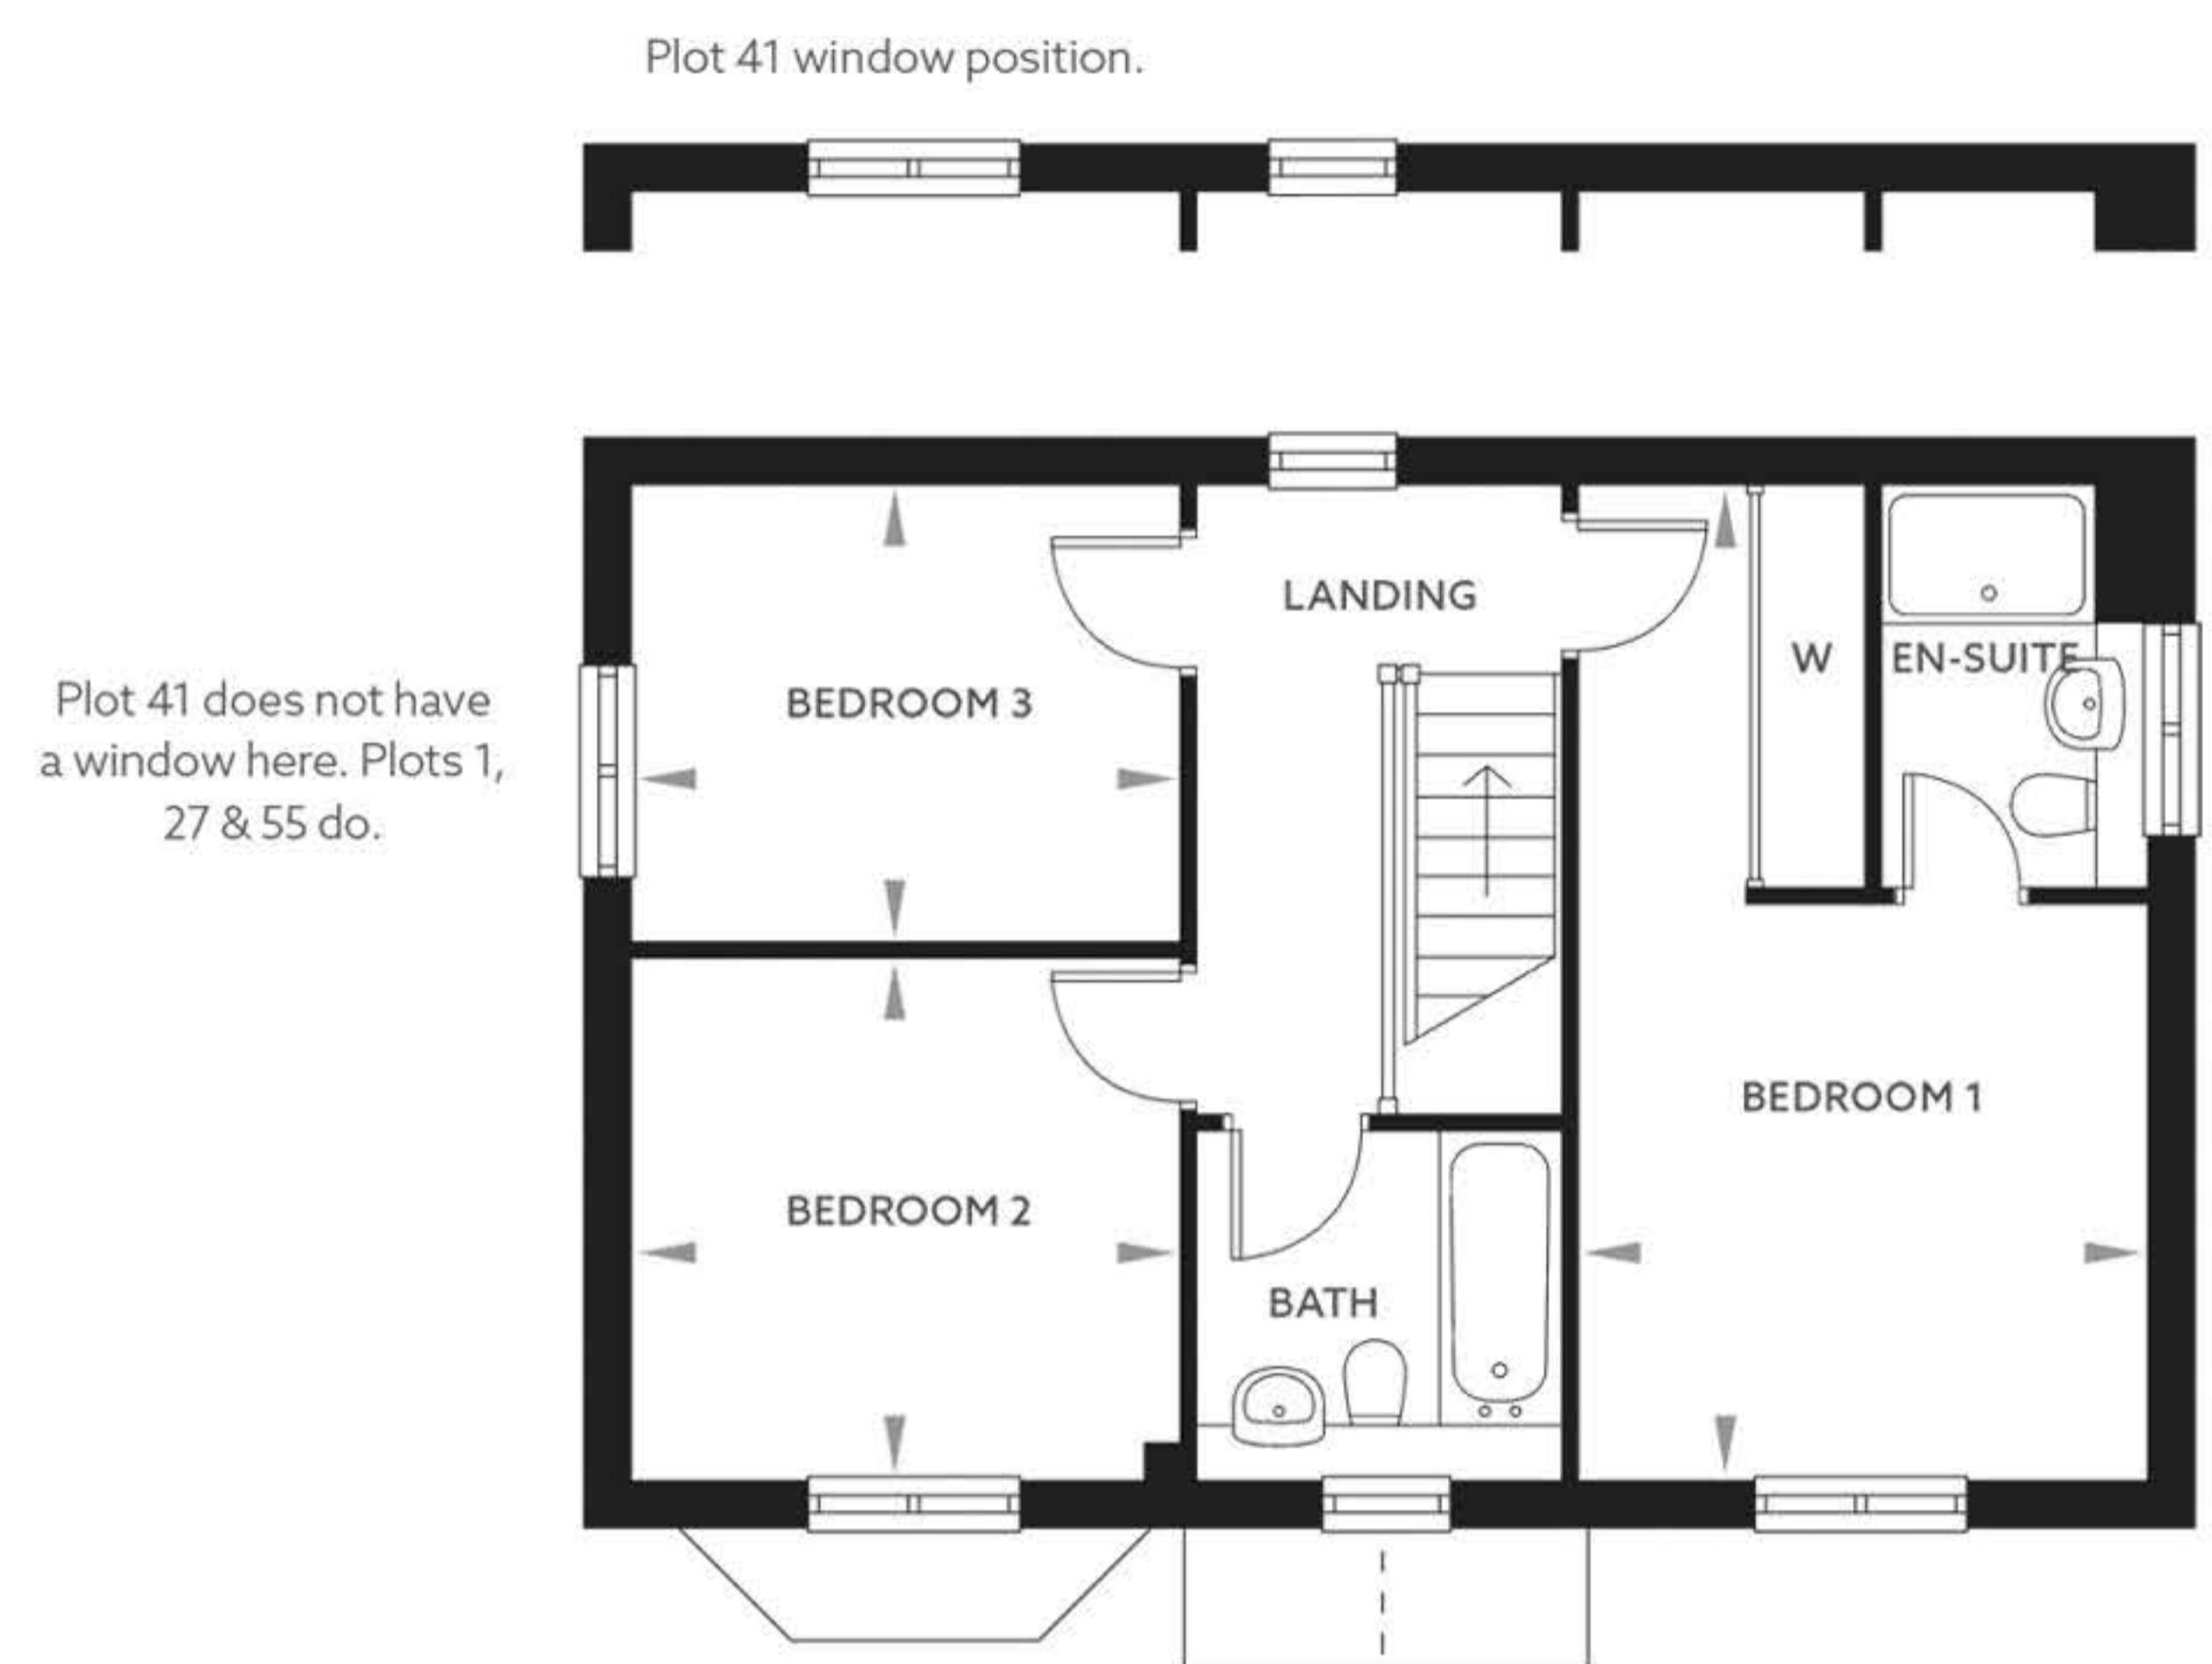

# The Slate

Ground Floor

First Floor

All images and floor plans are for illustrative purposes only and may be changed. All dimensions are indicative and are not to be used for carpet sizes, appliance spaces or items of furniture

	Metric (mm)	Imperial (ft/in)
Living Room	3250 x 5726	10'8" x 18'9"
Kitchen / Dining Room	3250 x 5726	10'8" x 18'9"
Bedroom 1 (max)	3250 x 5726	10'8" x 18'9"
Bedroom 2	3165 x 3000	10'4" x 9'10"
Bedroom 3	3165 x 2612	10'4" x 9'10"