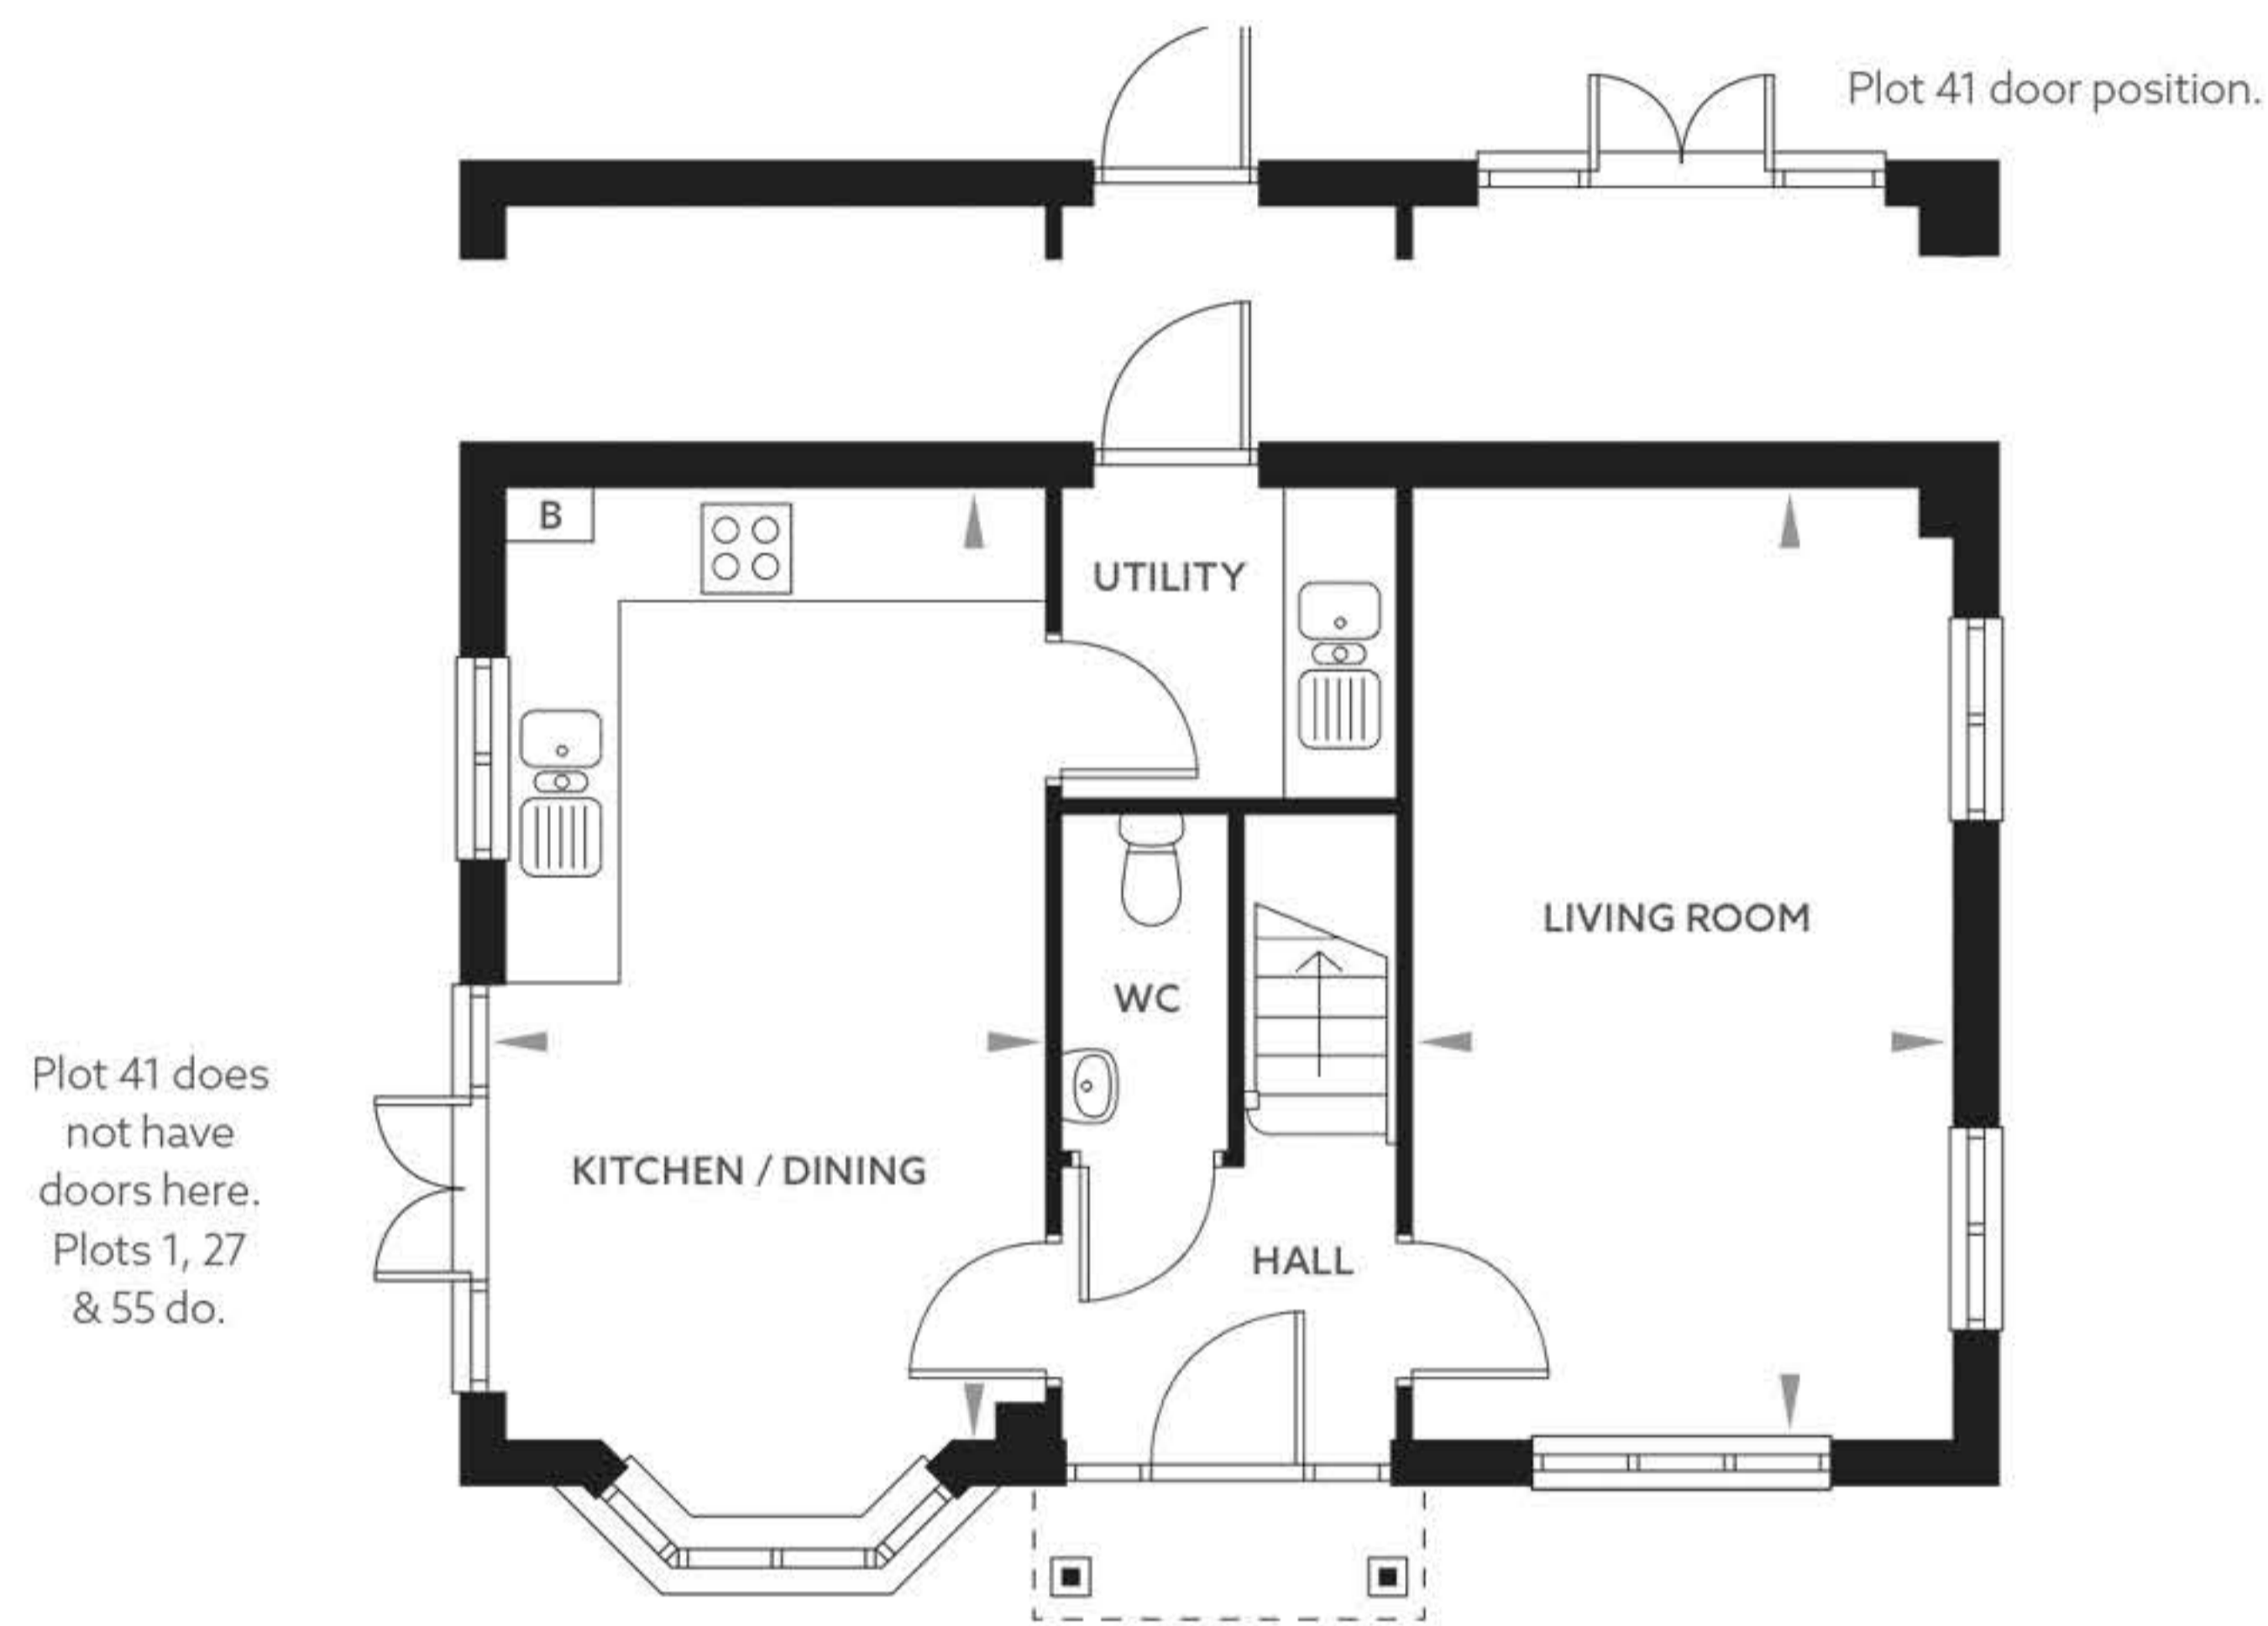

# The Slate

Ground Floor

First Floor

All images and floor plans are for illustrative purposes only and may be changed. All dimensions are indicative and are not to be used for carpet sizes, appliance spaces or items of furniture

	Metric (mm)	Imperial (ft/in)
Living Room	3250 x 5726	10'8" x 18'9"
Kitchen / Dining Room	3250 x 5726	10'8" x 18'9"
Bedroom 1 (max)	3250 x 5726	10'8" x 18'9"
Bedroom 2	3165 x 3000	10'4" x 9'10"
Bedroom 3	3165 x 2612	10'4" x 9'10"