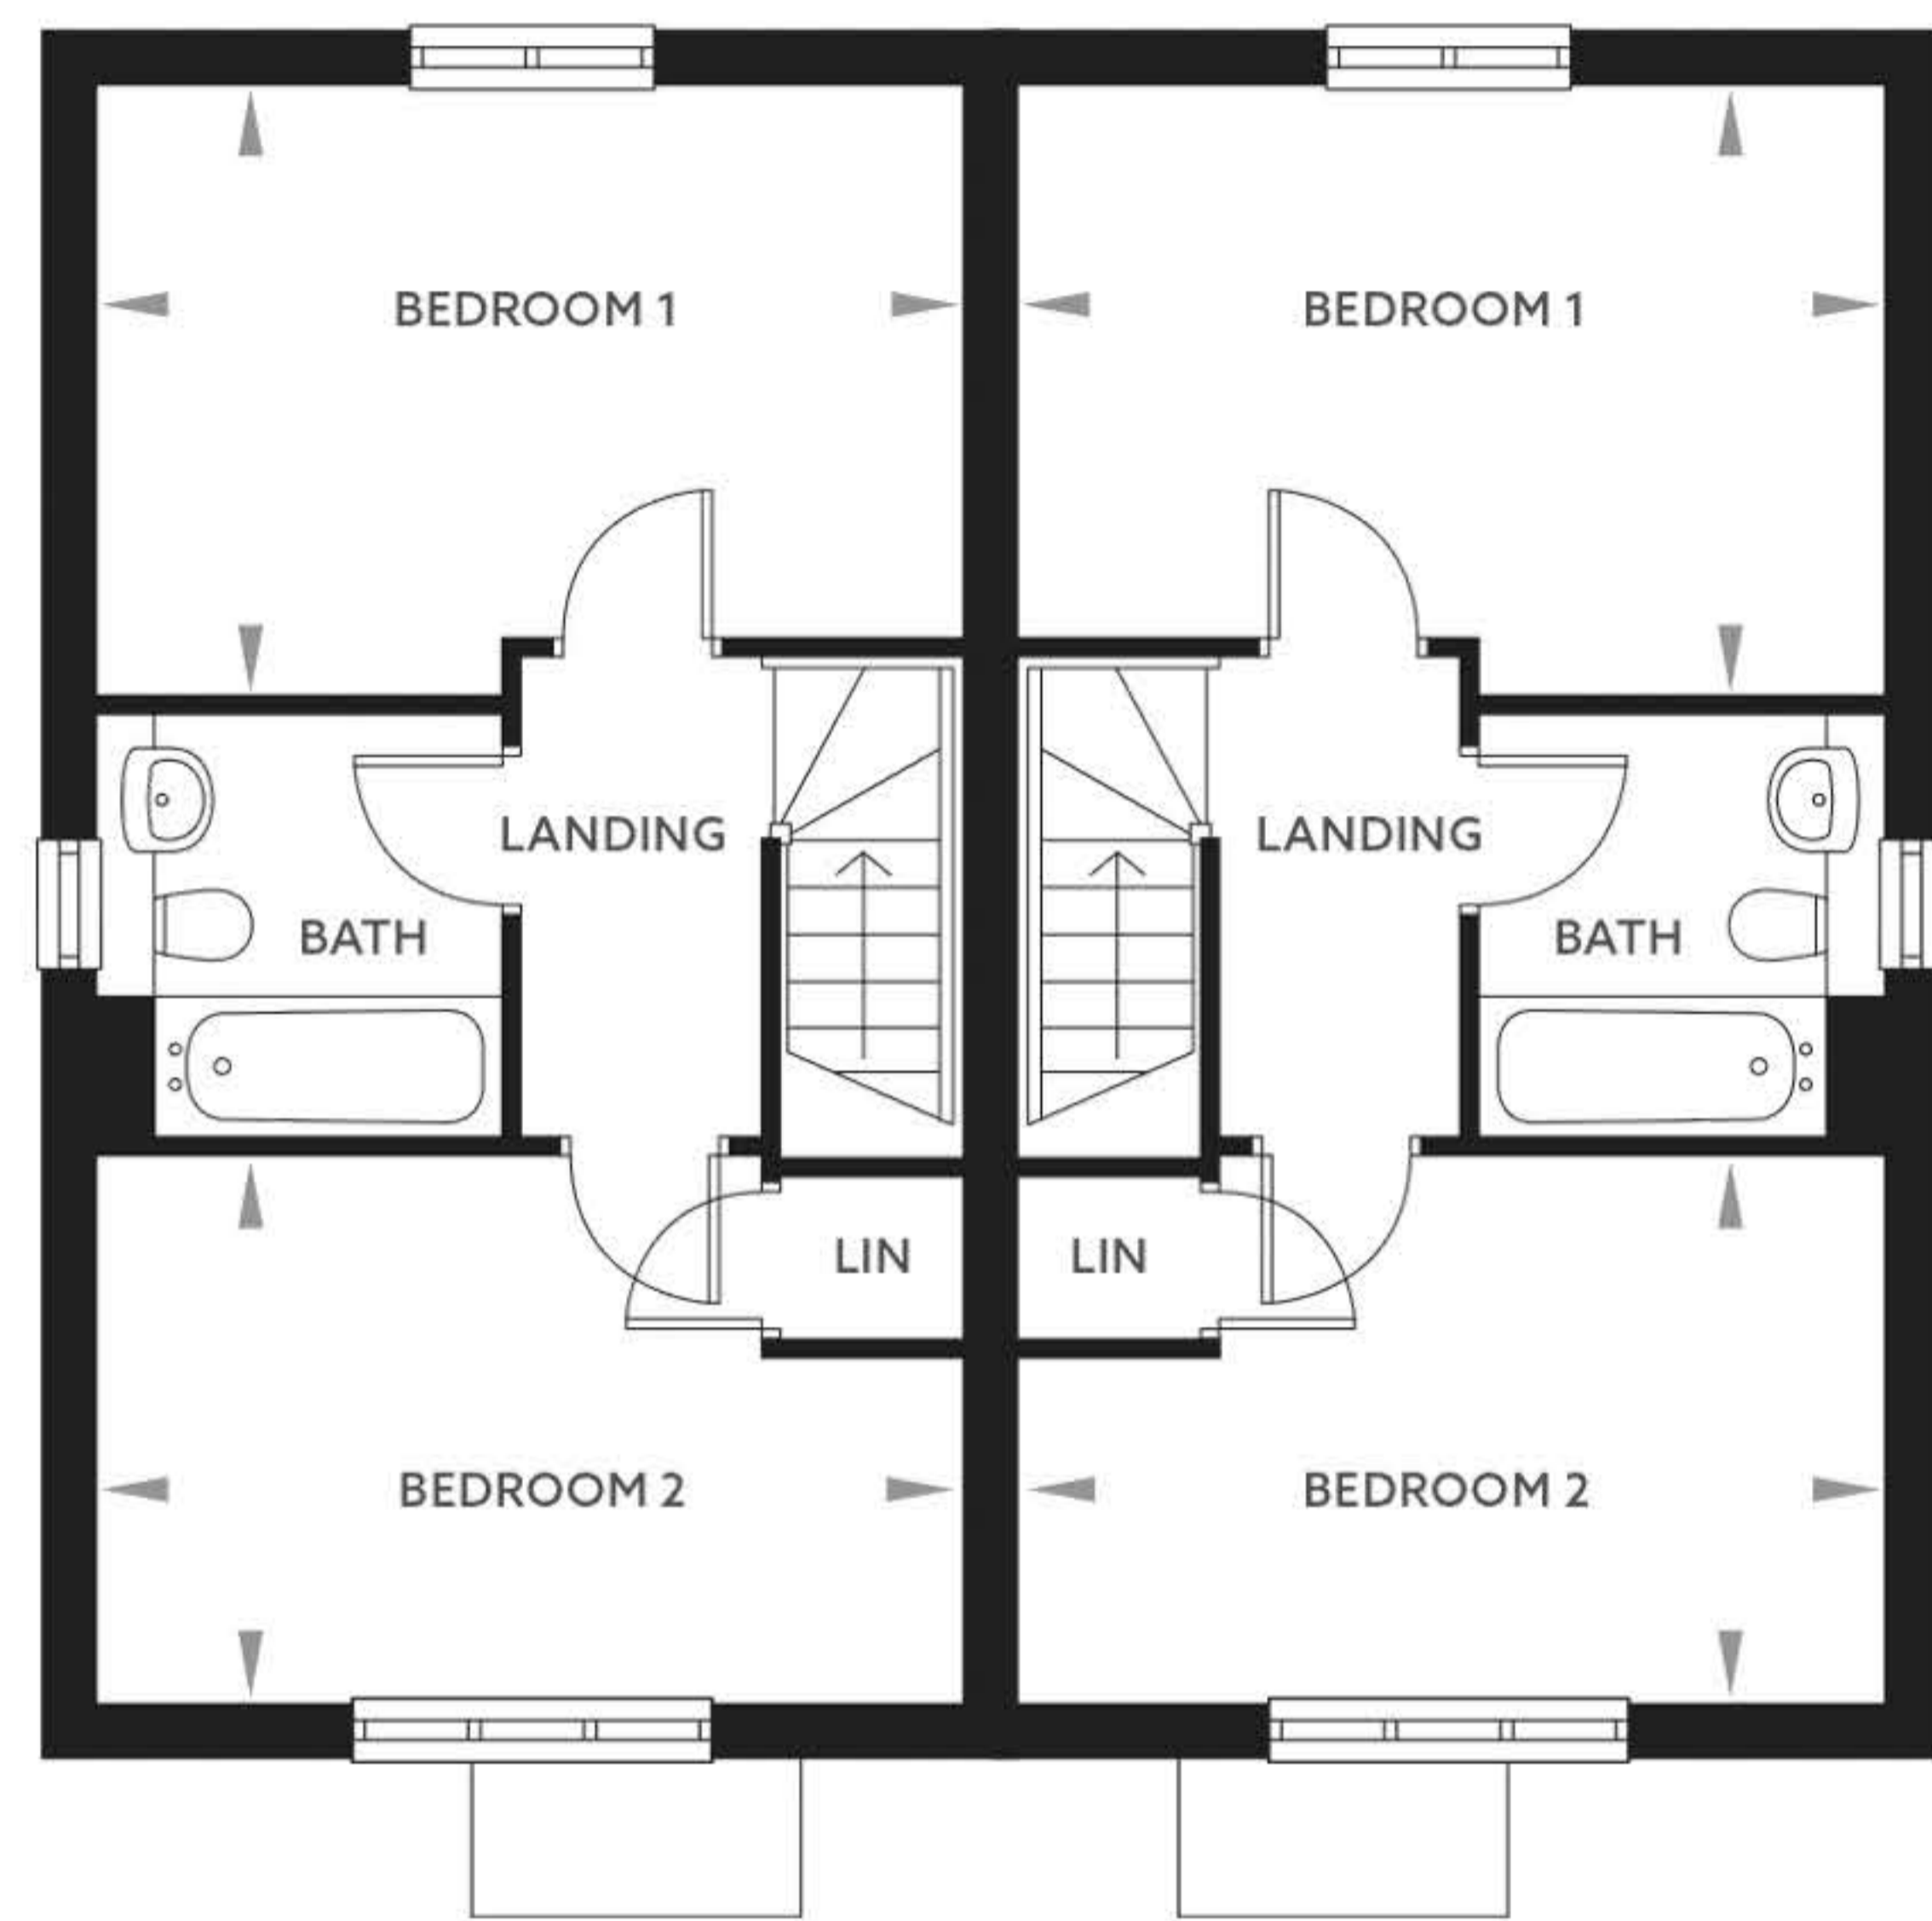

# The Chalk

Ground Floor

First Floor

All images and floor plans are for illustrative purposes only and may be changed. All dimensions are indicative and are not to be used for carpet sizes, appliance spaces or items of furniture

	Metric (mm)	Imperial (ft/in)
Living / Dining (max)	4338 x 4842	4338 x 2718
Kitchen	2060 x 3137	6'9" x 10'3"
Bedroom 1 (max)	4338 x 3048	14'2" x 10'
Bedroom 2 (max)	4338 x 2718	14'2" x 8'11"