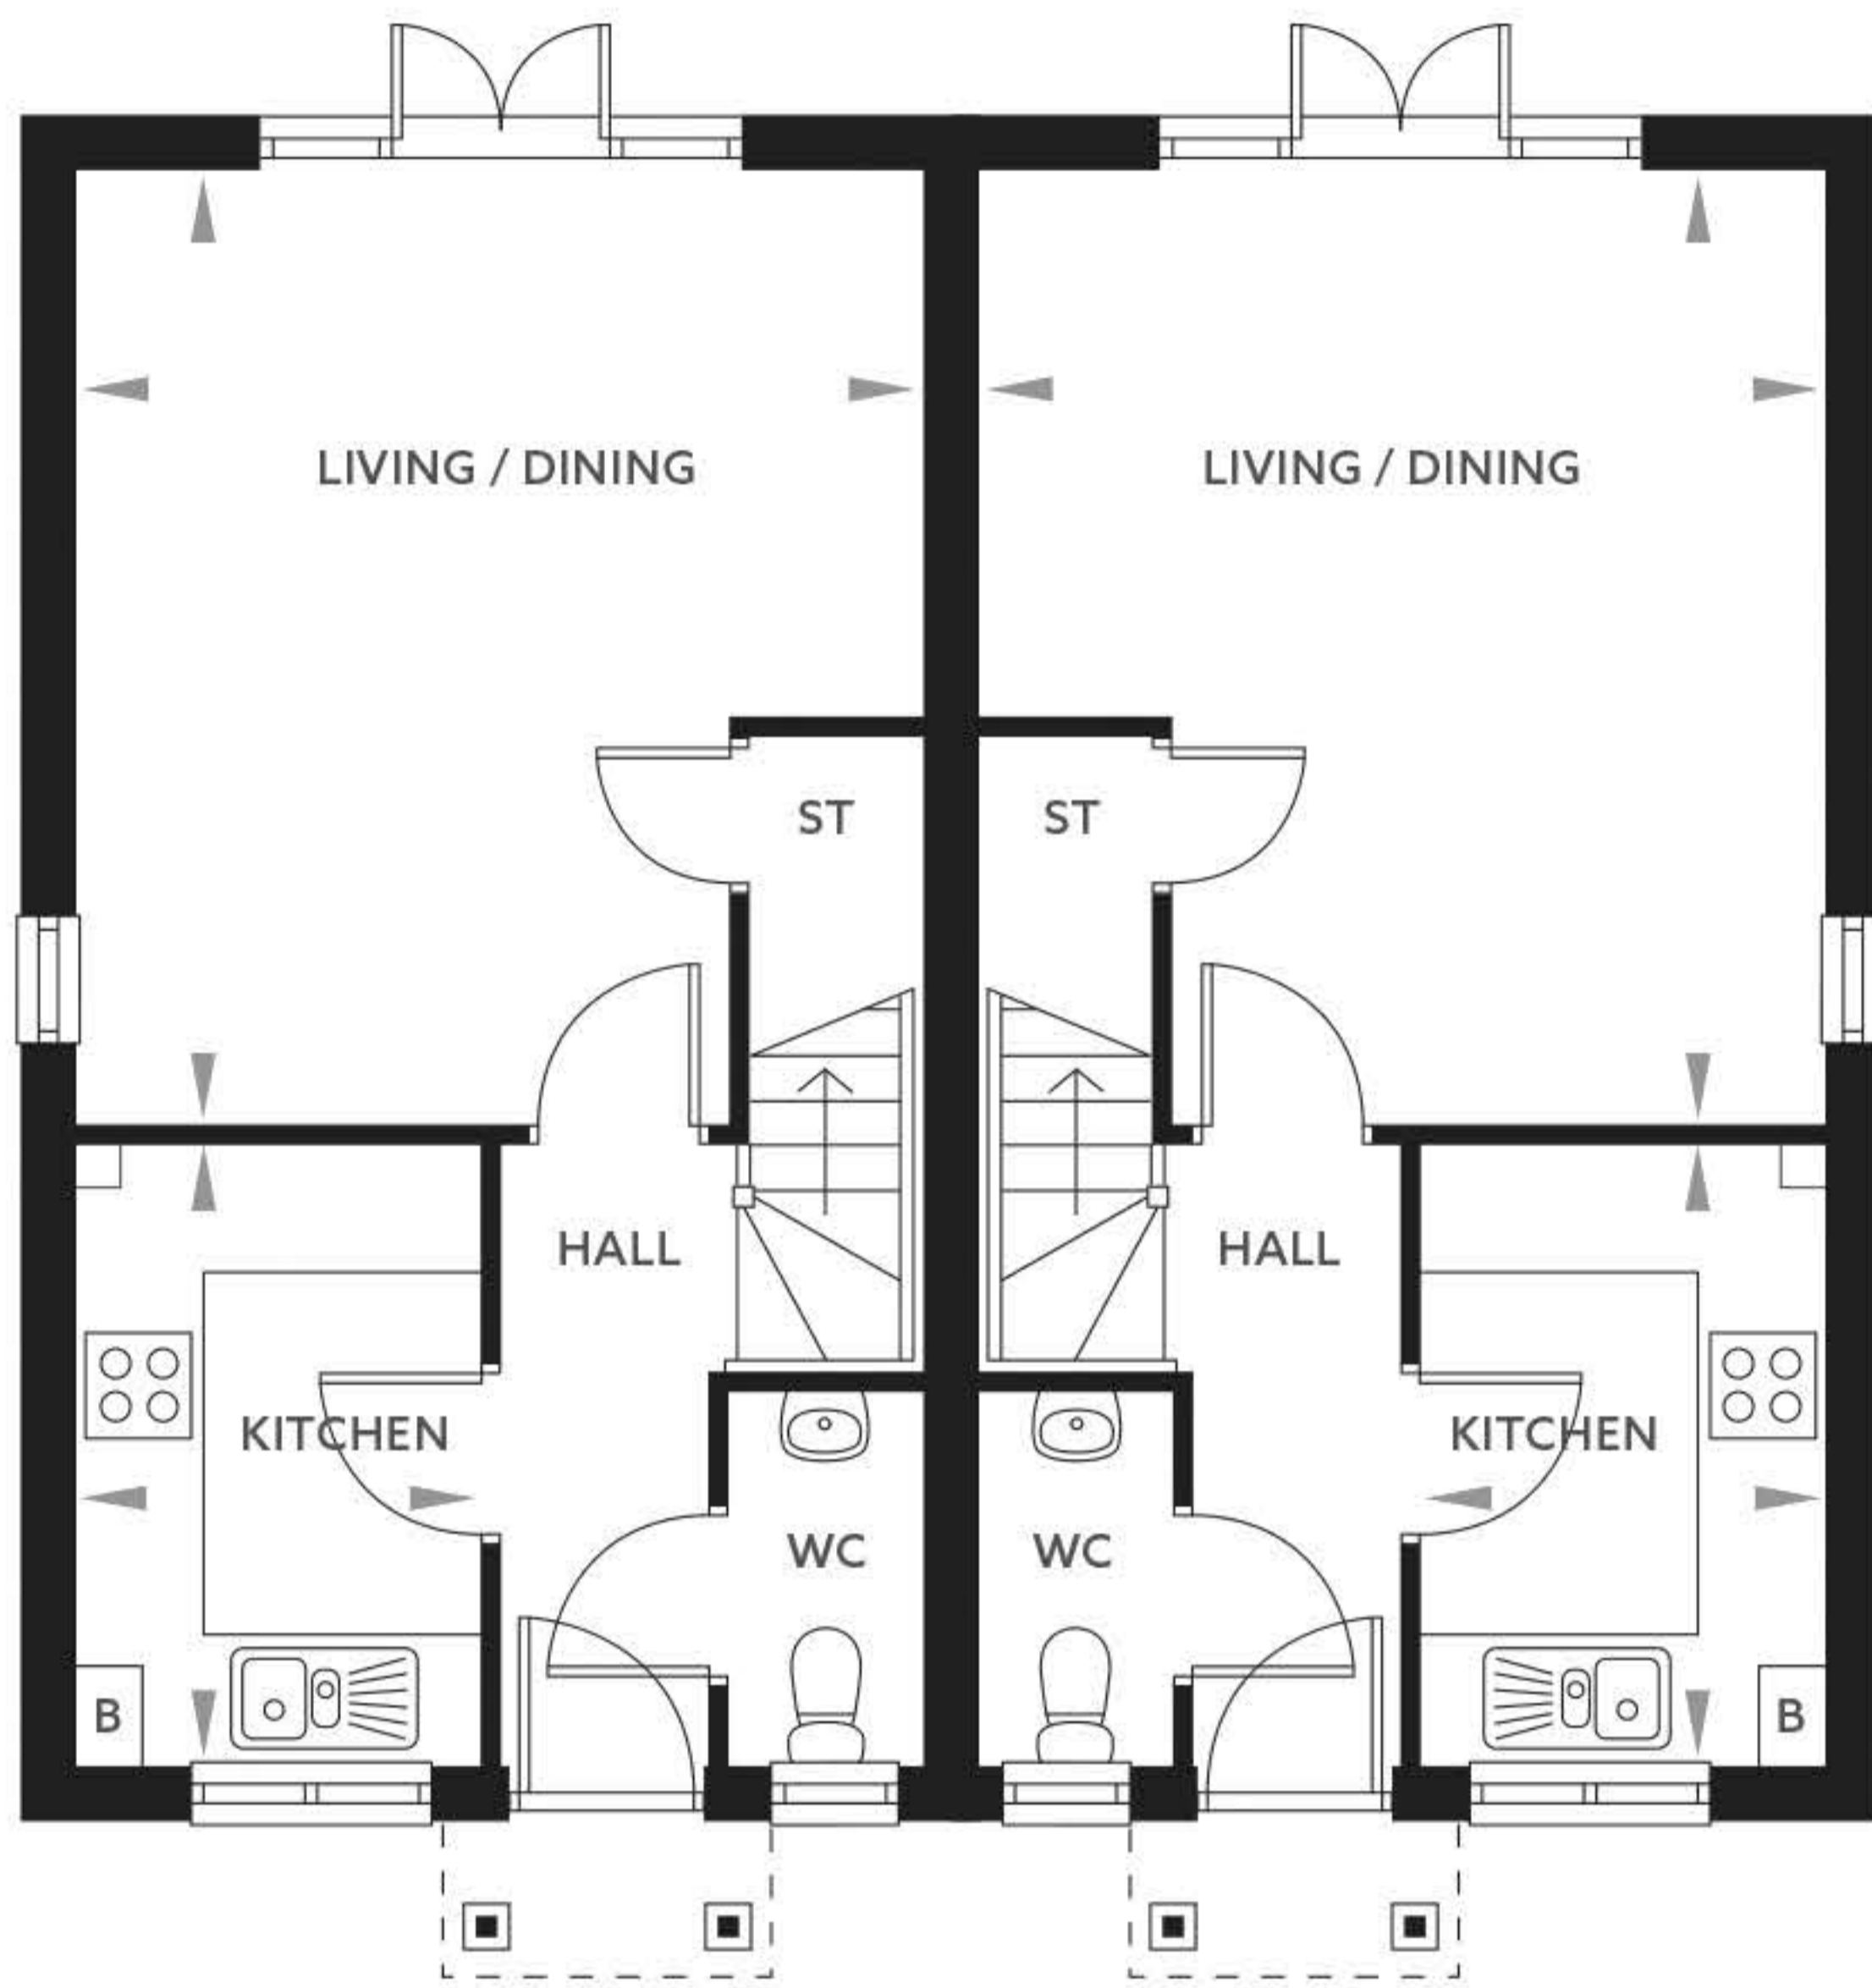

# The Chalk

Ground Floor

First Floor

All images and floor plans are for illustrative purposes only and may be changed. All dimensions are indicative and are not to be used for carpet sizes, appliance spaces or items of furniture

	Metric (mm)	Imperial (ft/in)
Living / Dining (max)	4338 x 4842	4338 x 2718
Kitchen	2060 x 3137	6'9" x 10'3"
Bedroom 1 (max)	4338 x 3048	14'2" x 10'
Bedroom 2 (max)	4338 x 2718	14'2" x 8'11"