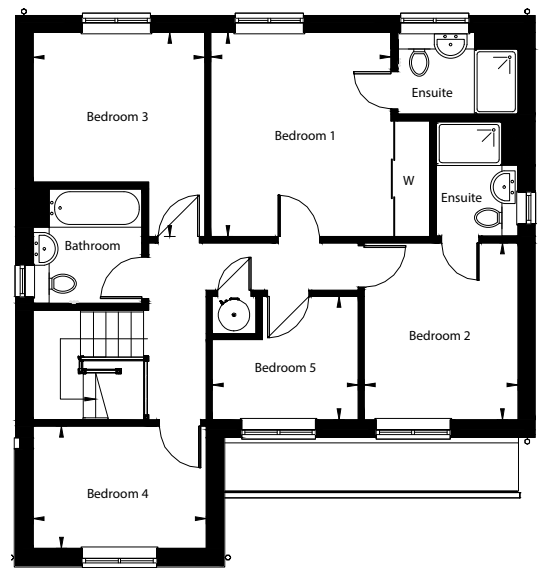

Primrose

Forstal Mead, Coxheath

Ground floor

First floor

Ground floor

Kitchen	3.61m × 3.17m	11'10" × 10'5"
Dining room	5.29m × 3.17m	17'4" × 10'5"
Living room	4.61m × 3.82m	15'2" × 12'6"
Study	3.18m × 2.24m	10'5" × 7'5"

First floor

Bedroom 1	3.75m × 3.30m	12'4" × 10'10"
Bedroom 2	3.25m × 2.82m	10'8" × 9'3"
Bedroom 3	3.75m × 3.15m	12'4" × 10'4"
Bedroom 4	3.18m × 2.25m	10'5" × 7'5"
Bedroom 5	2.68m × 2.26m	8'10" × 7'5"