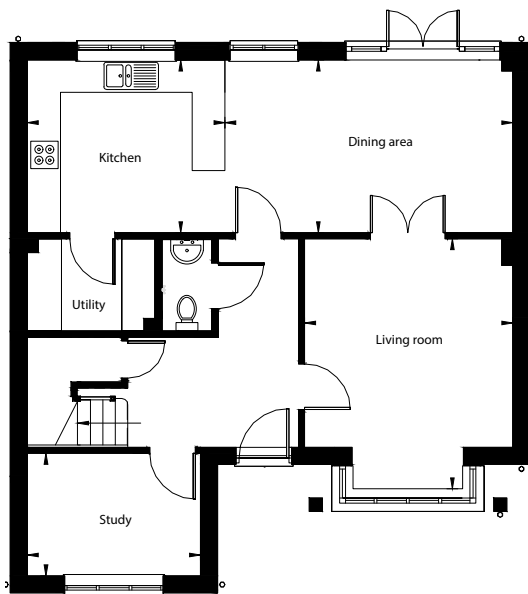

Primrose

Forstal Mead, Coxheath

Ground floor

First floor

Ground floor

Kitchen	3.61m × 3.17m	11'10" × 10'5"
Dining room	5.29m × 3.17m	17'4" × 10'5"
Living room	4.61m × 3.82m	15'2" × 12'6"
Study	3.18m × 2.24m	10'5" × 7'5"

First floor

Bedroom 1	3.75m × 3.30m	12'4" × 10'10"
Bedroom 2	3.25m × 2.82m	10'8" × 9'3"
Bedroom 3	3.75m × 3.15m	12'4" × 10'4"
Bedroom 4	3.18m × 2.25m	10'5" × 7'5"
Bedroom 5	2.68m × 2.26m	8'10" × 7'5"