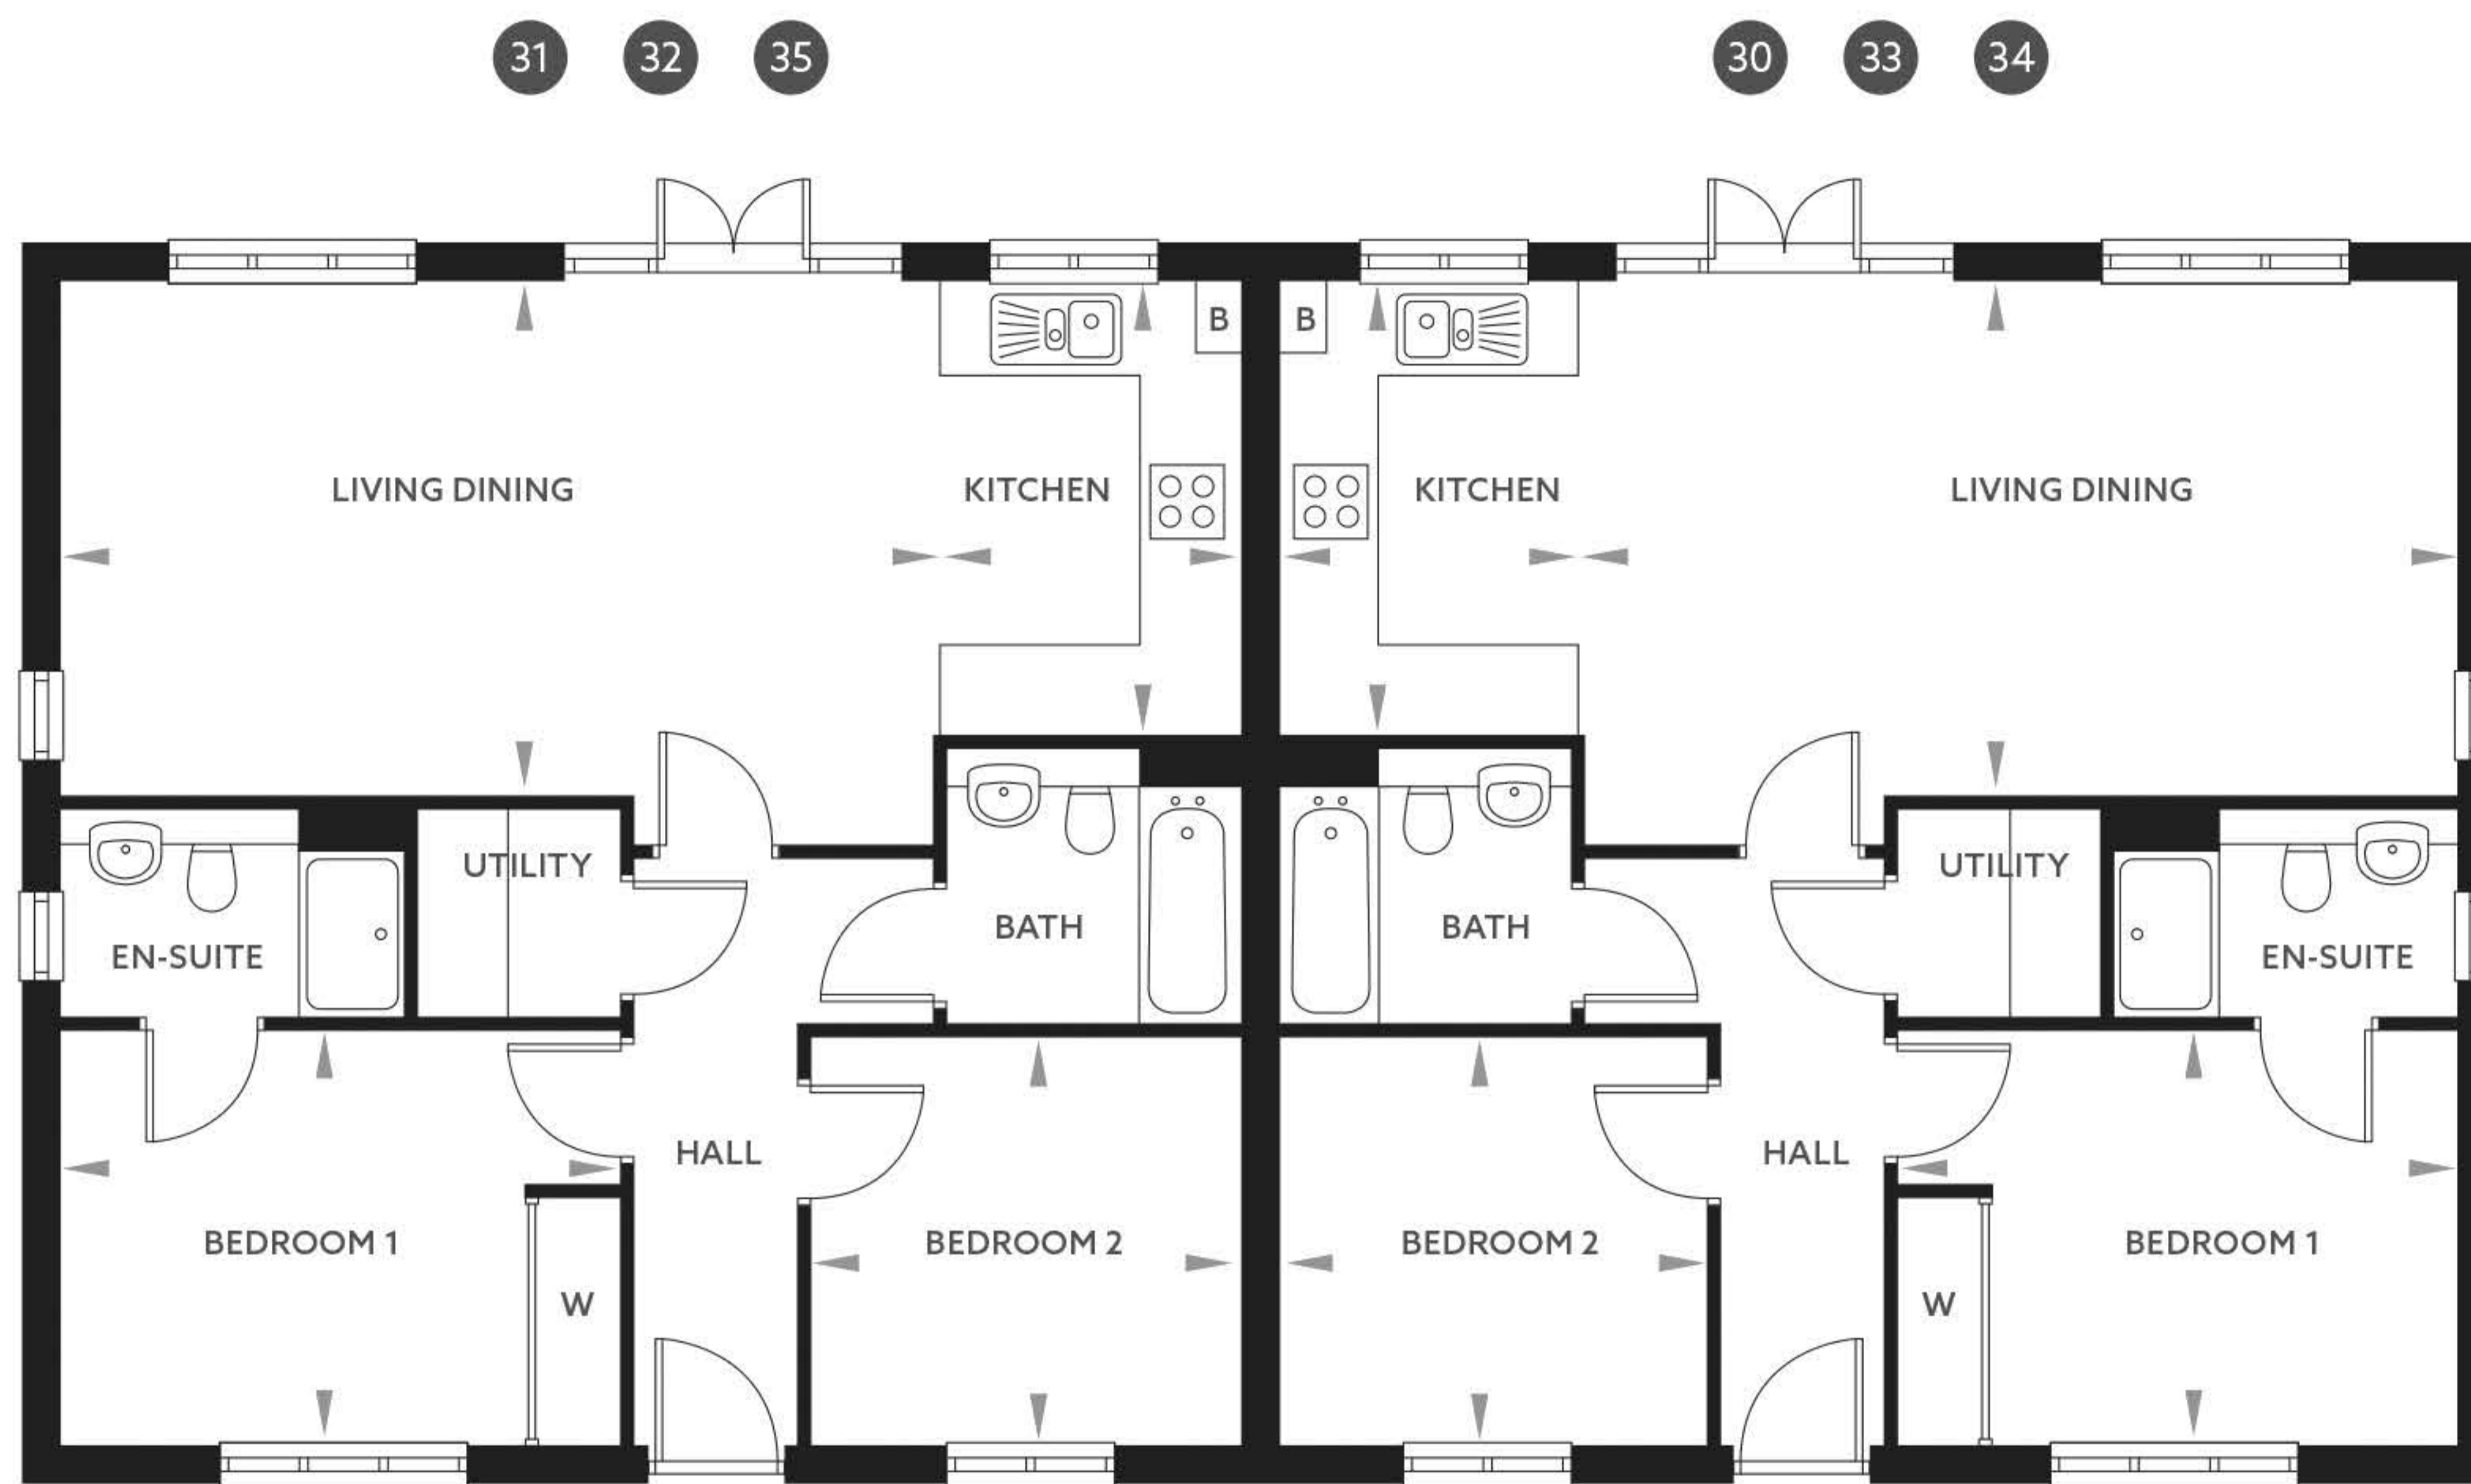

Pebble Gate Place

The Limestone

Ground Floor

All images and floor plans are for illustrative purposes only and may be changed. All dimensions are indicative and are not to be used for carpet sizes, appliance spaces or items of furniture

| | Metric (mm) | Imperial (ft/in) |
|-----------------------|-------------|------------------|
| Living / Dining (max) | 6406 x 3727 | 20'11" x 12'2" |
| Kitchen | 2127 x 3277 | 6'11" x 10'9" |
| Bedroom 1 (max) | 4077 x 3015 | 13'4" x 9'10" |
| Bedroom 2 | 3092 x 2965 | 10'1" x 9'8" |