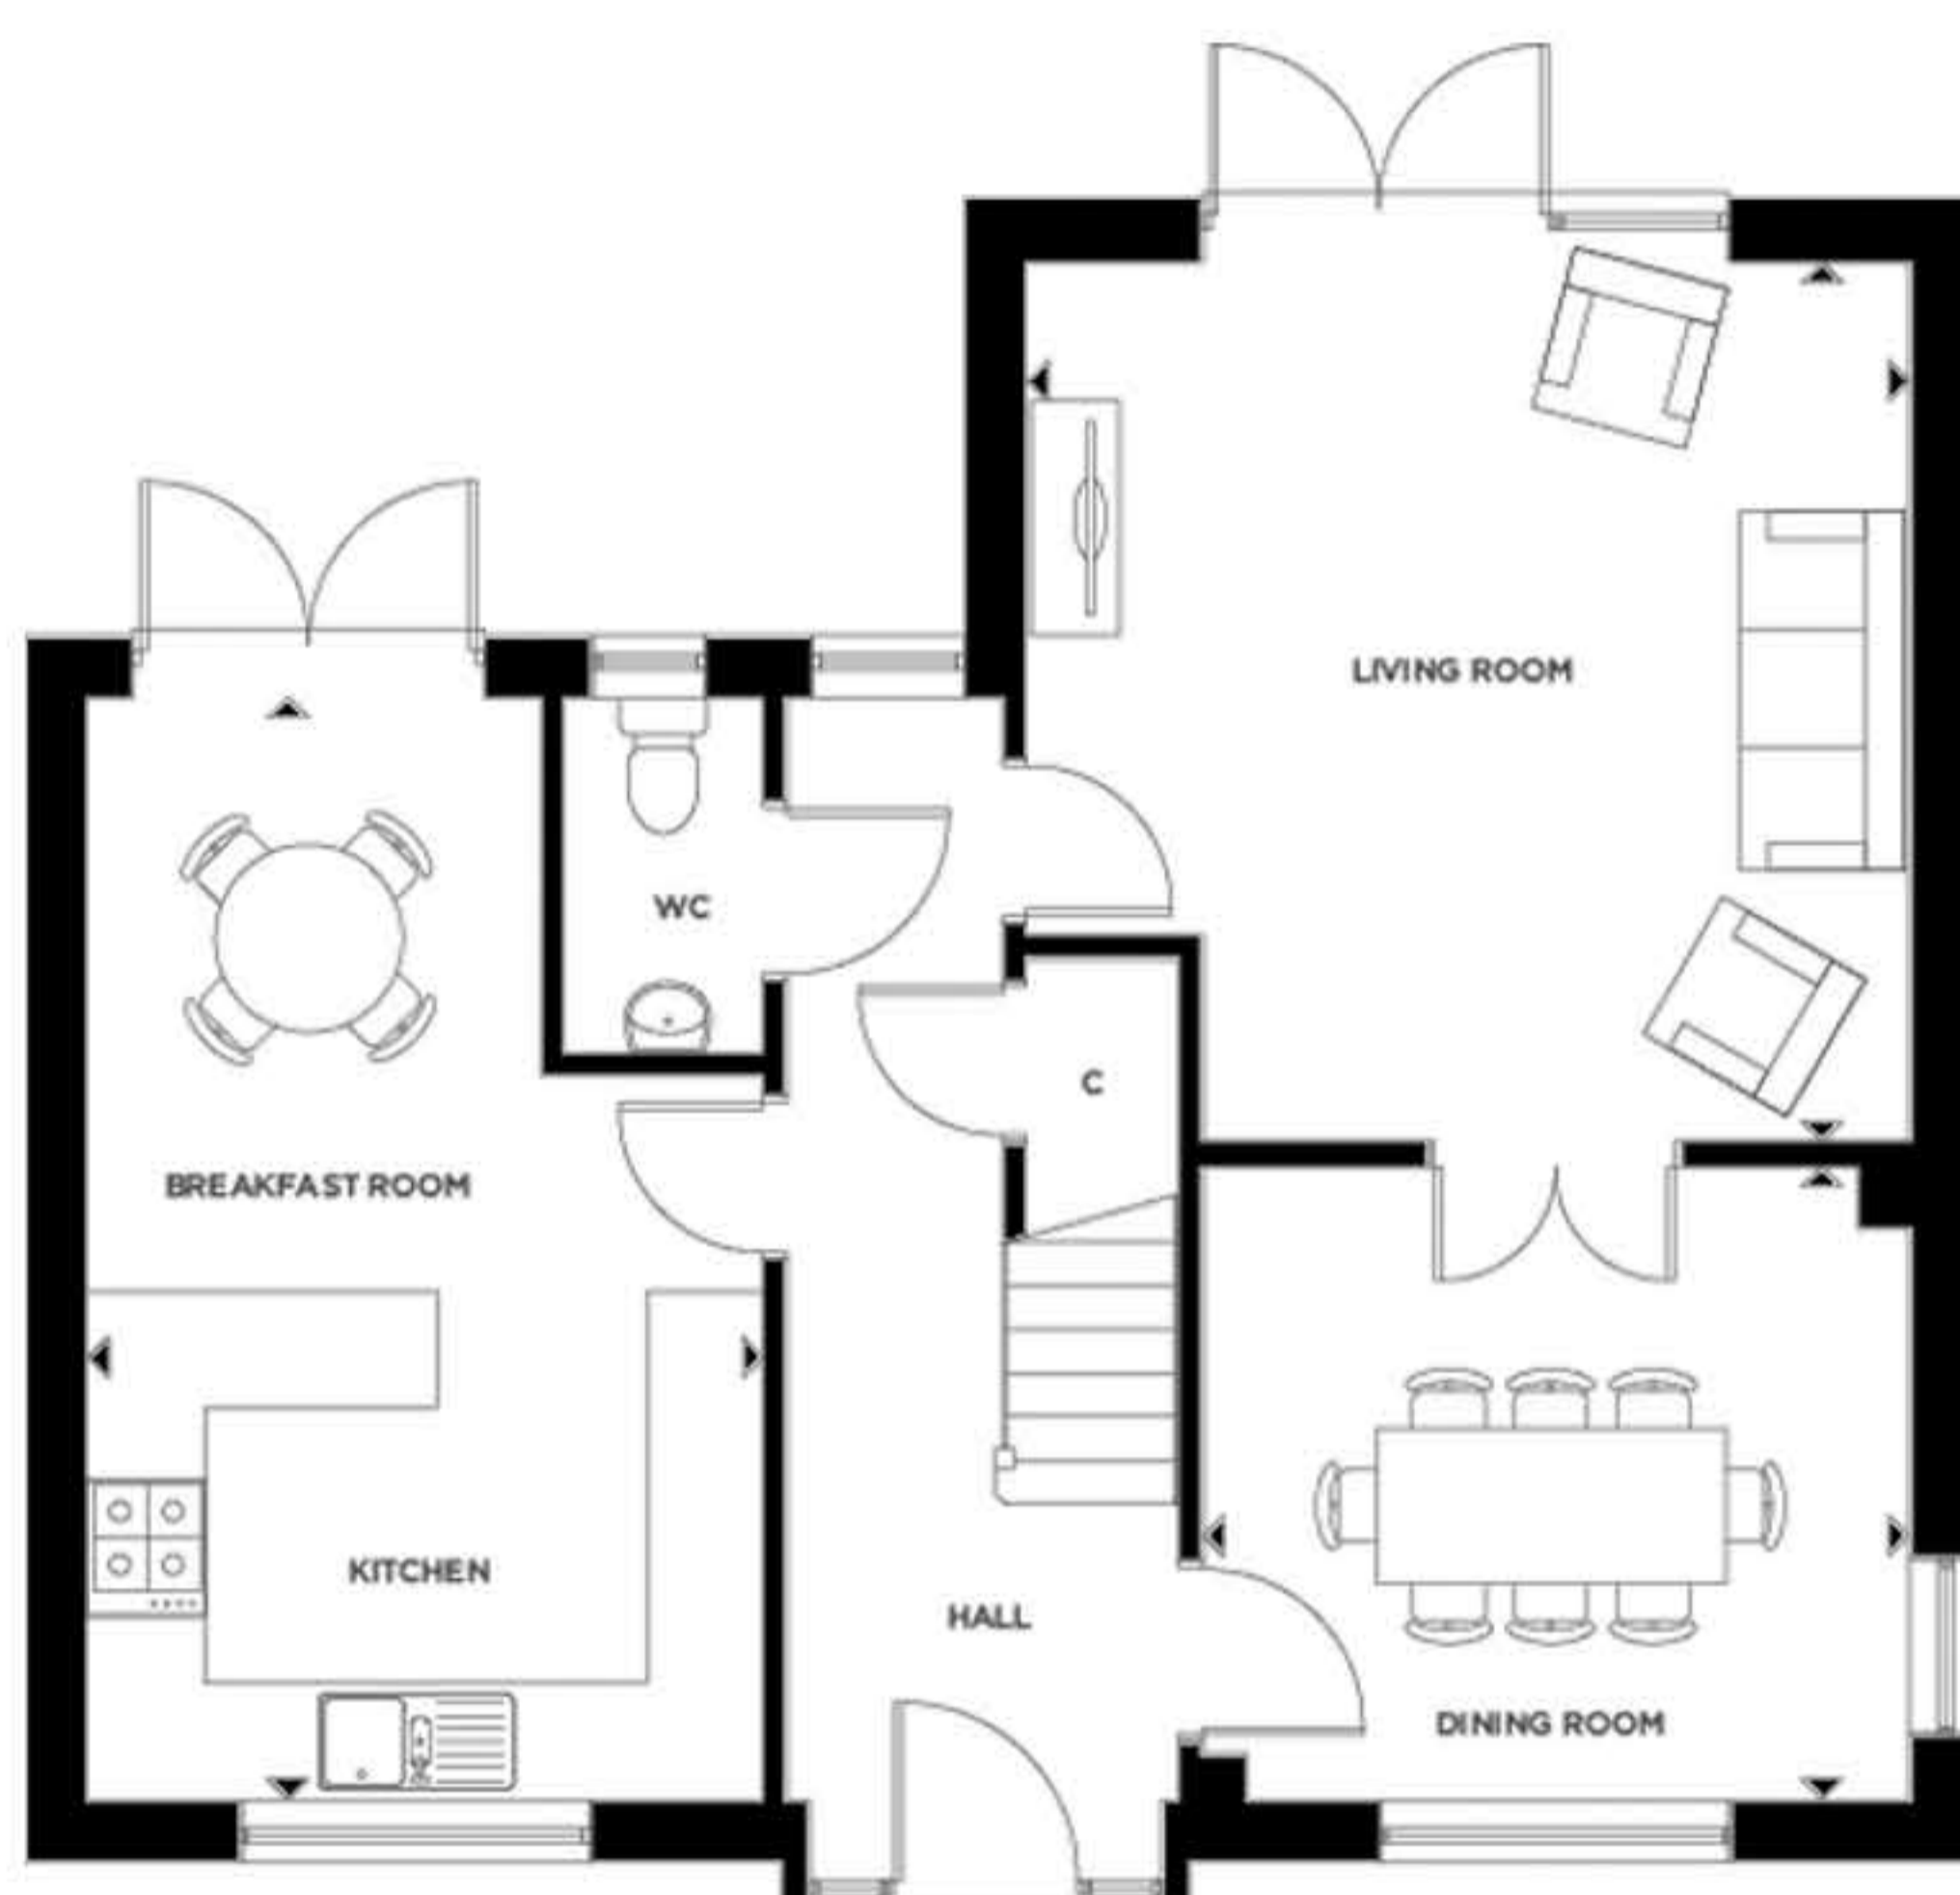

Iris

Ground Floor

First Floor

	Metric (mm)	Imperial (ft/in)
Living Room	4.53m x 4.54m	14'10" x 14'1"
Dining Room	3.63m x 3.25m	11'10" x 10'7"
Kitchen / Breakfast	3.46m x 5.65m	11'4" x 18'6"
Bedroom 1	3.45m x 3.72m	11'3" x 12'2"
Bedroom 2	3.63m x 2.86m	11'10" x 9'4"
Bedroom 3	4.53m x 2.60m	14'10" x 8'6"
Bedroom 4	3.45m x 1.81m	11'3" x 5'11"