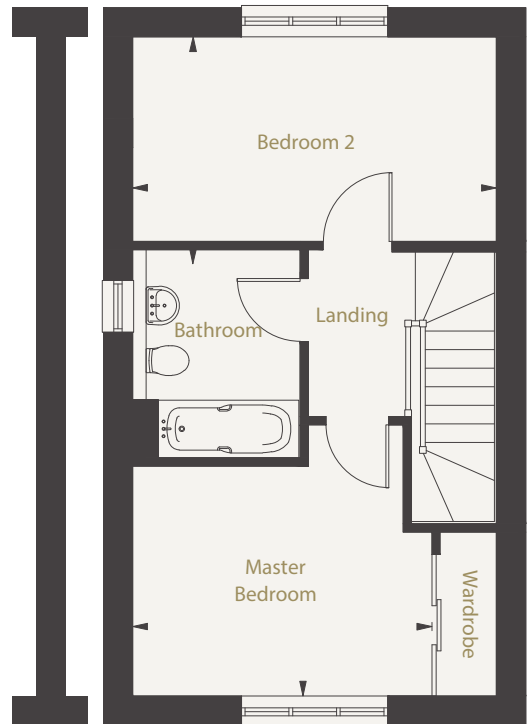

# Warwick

Kings Oak Park

Plot 84 &  
184 only

## Ground Floor

Living Area	4450mm x 2875mm (14'7" x 9'5")
Dining Area	3300mm x 1750mm (10'9" x 5'9")
Kitchen	3275mm x 2125mm (10'9" x 7'0")

Plot 84 &  
184 only

## First Floor

Master Bedroom	3650mm x 2775mm (12'0" x 9'1")
Bedroom 2	4450mm x 2775mm (14'7" x 9'1")

Gross internal area

70.25 sq m

756 sq ft