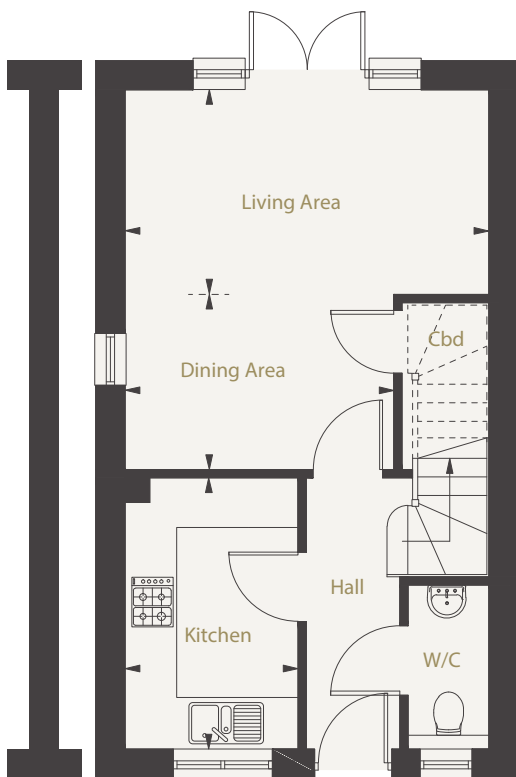

# Warwick

Kings Oak Park

Plot 84 &  
184 only

## Ground Floor

Living Area	4450mm x 2875mm (14'7" x 9'5")
Dining Area	3300mm x 1750mm (10'9" x 5'9")
Kitchen	3275mm x 2125mm (10'9" x 7'0")

Plot 84 &  
184 only

## First Floor

Master Bedroom	3650mm x 2775mm (12'0" x 9'1")
Bedroom 2	4450mm x 2775mm (14'7" x 9'1")

Gross internal area

70.25 sq m

756 sq ft