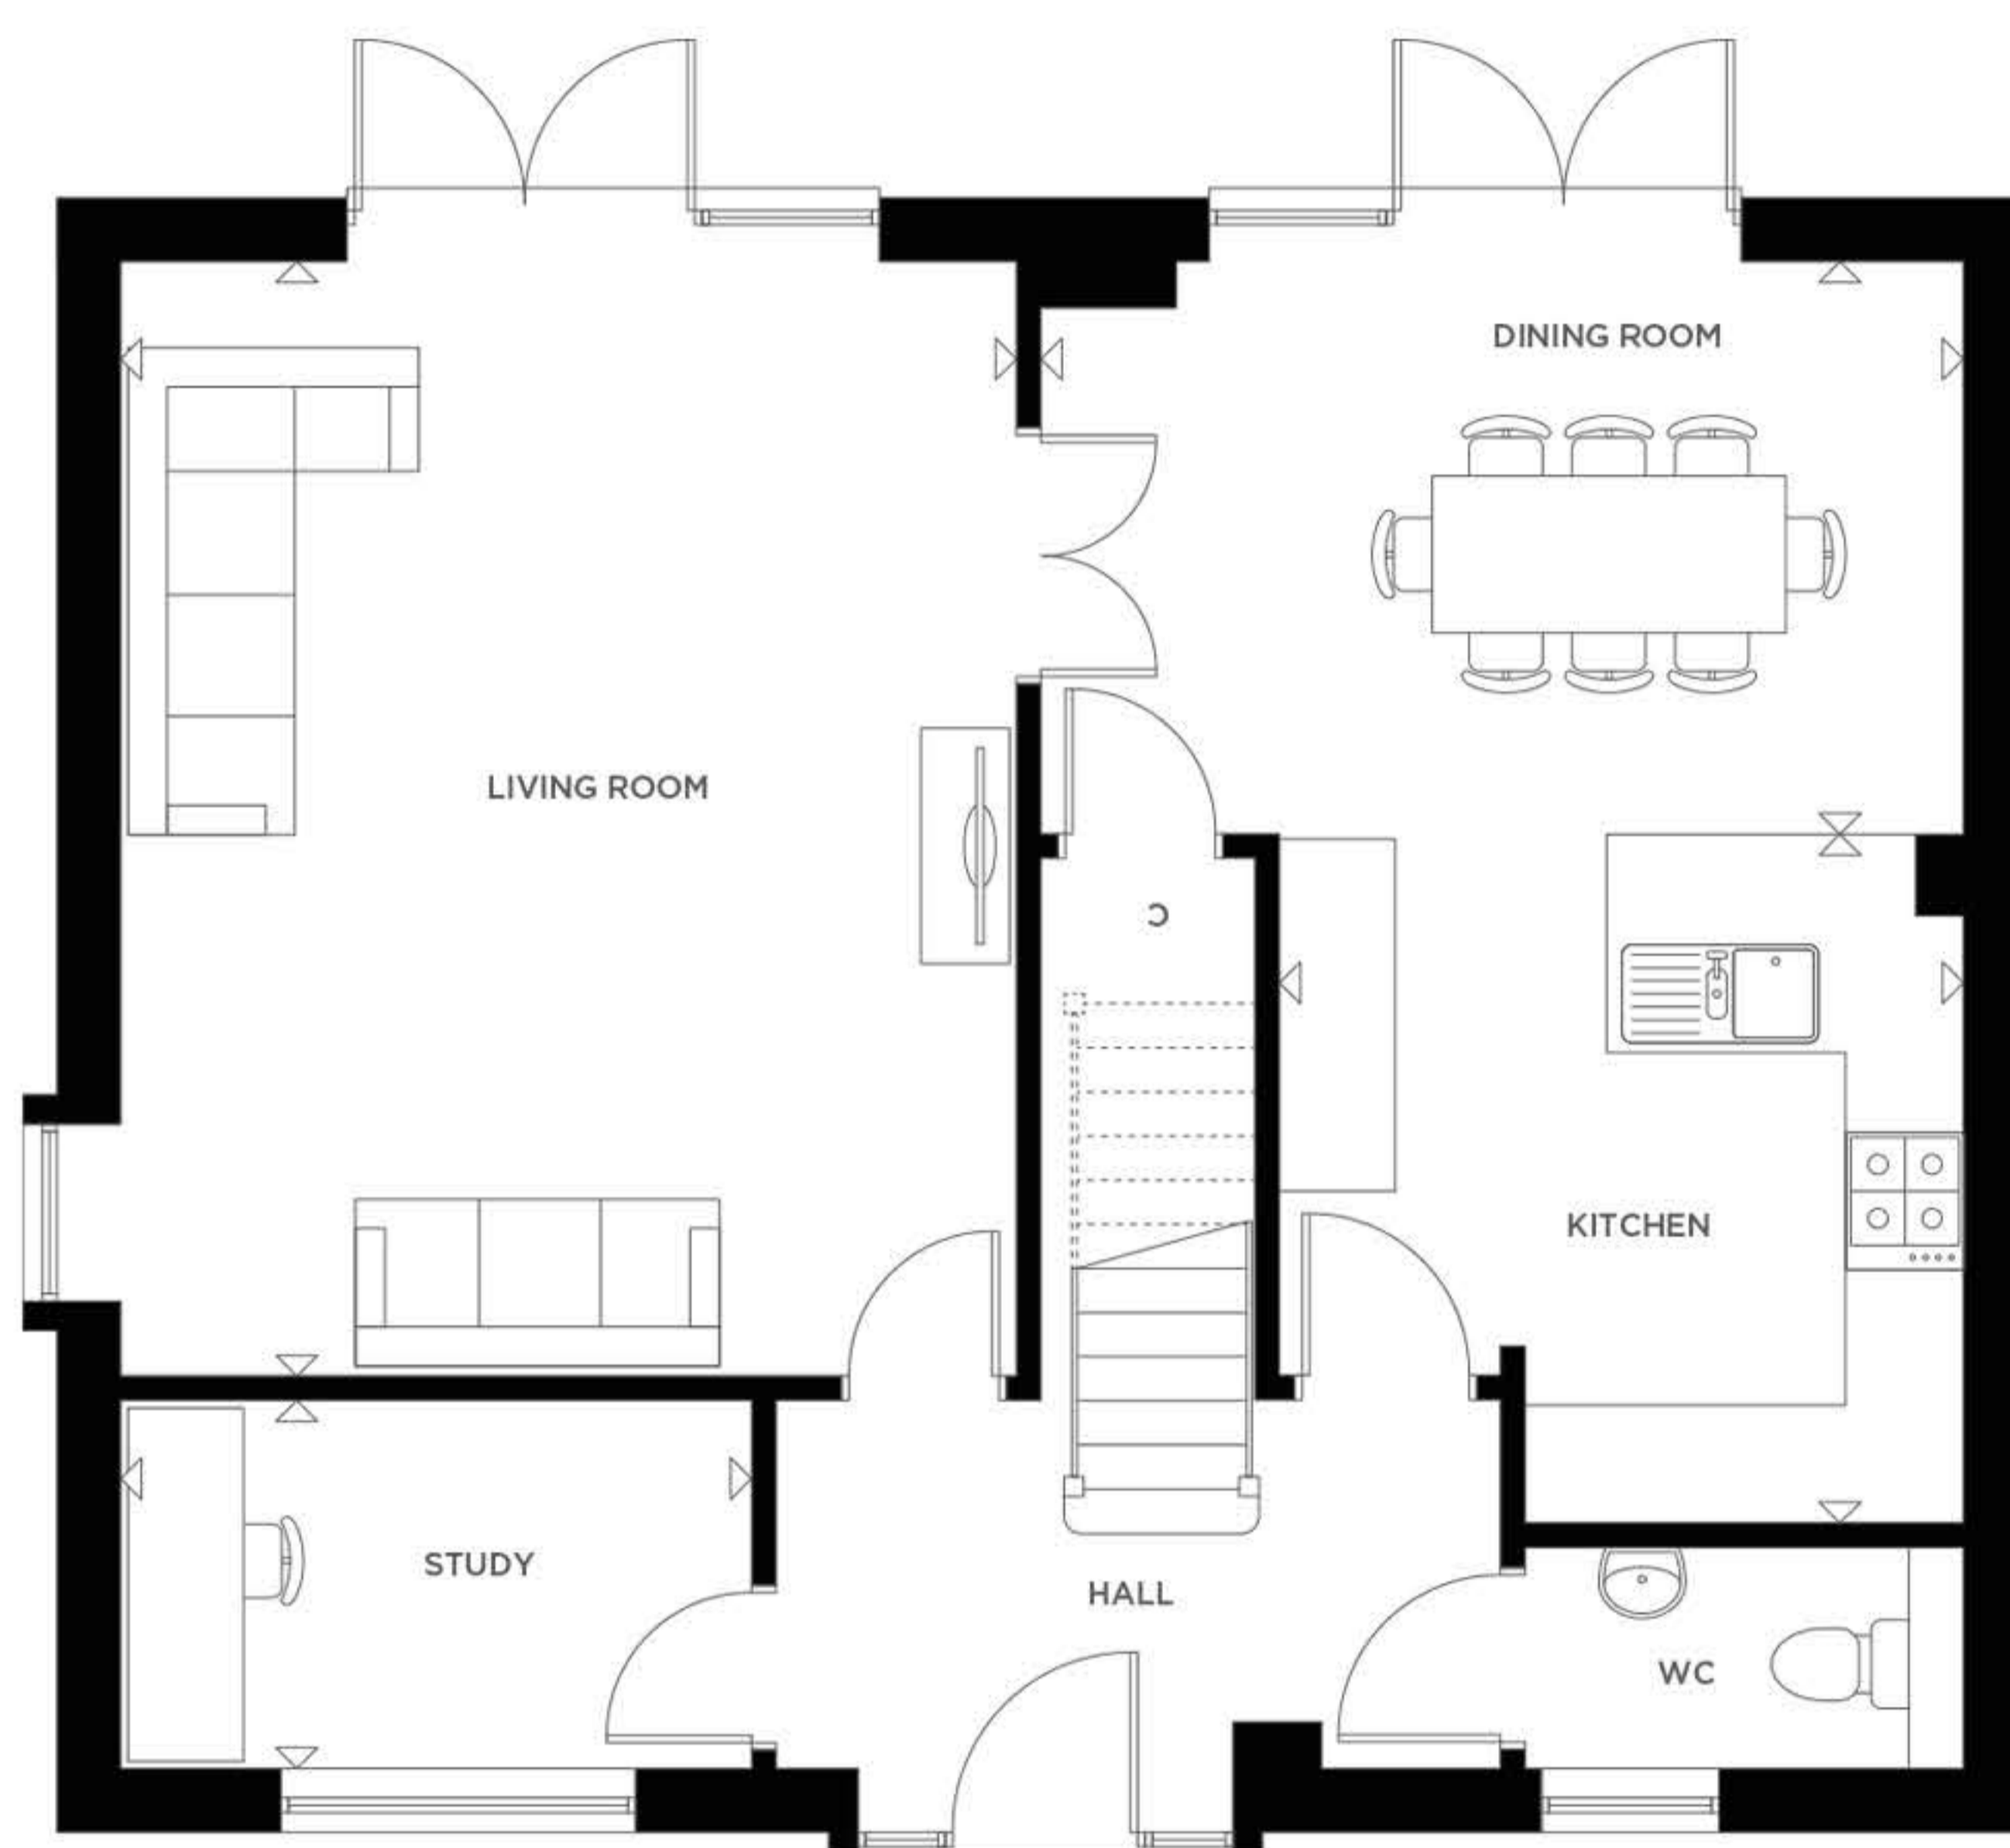

Conningbrook Lakes  
**Primrose**

Ground Floor

First Floor

	Metric (mm)	Imperial (ft/in)
Living Room	5.46m x 4.55m	17'10" x 14'11"
Dining Room	4.70m x 2.91m	15'5" x 9'6"
Kitchen	3.50m x 3.51m	11'5" x 11'6"
Master Bedroom	3.50m x 4.00m	11'5" x 13'1"
Bedroom 2	3.50m x 3.45m	11'5" x 11'3"
Bedroom 3	3.50m x 3.55m	11'5" x 11'7"
Bedroom 4	3.50m x 2.08m	11'5" x 6'9"
Study	3.19m x 2.10m	10'5" x 6'10"