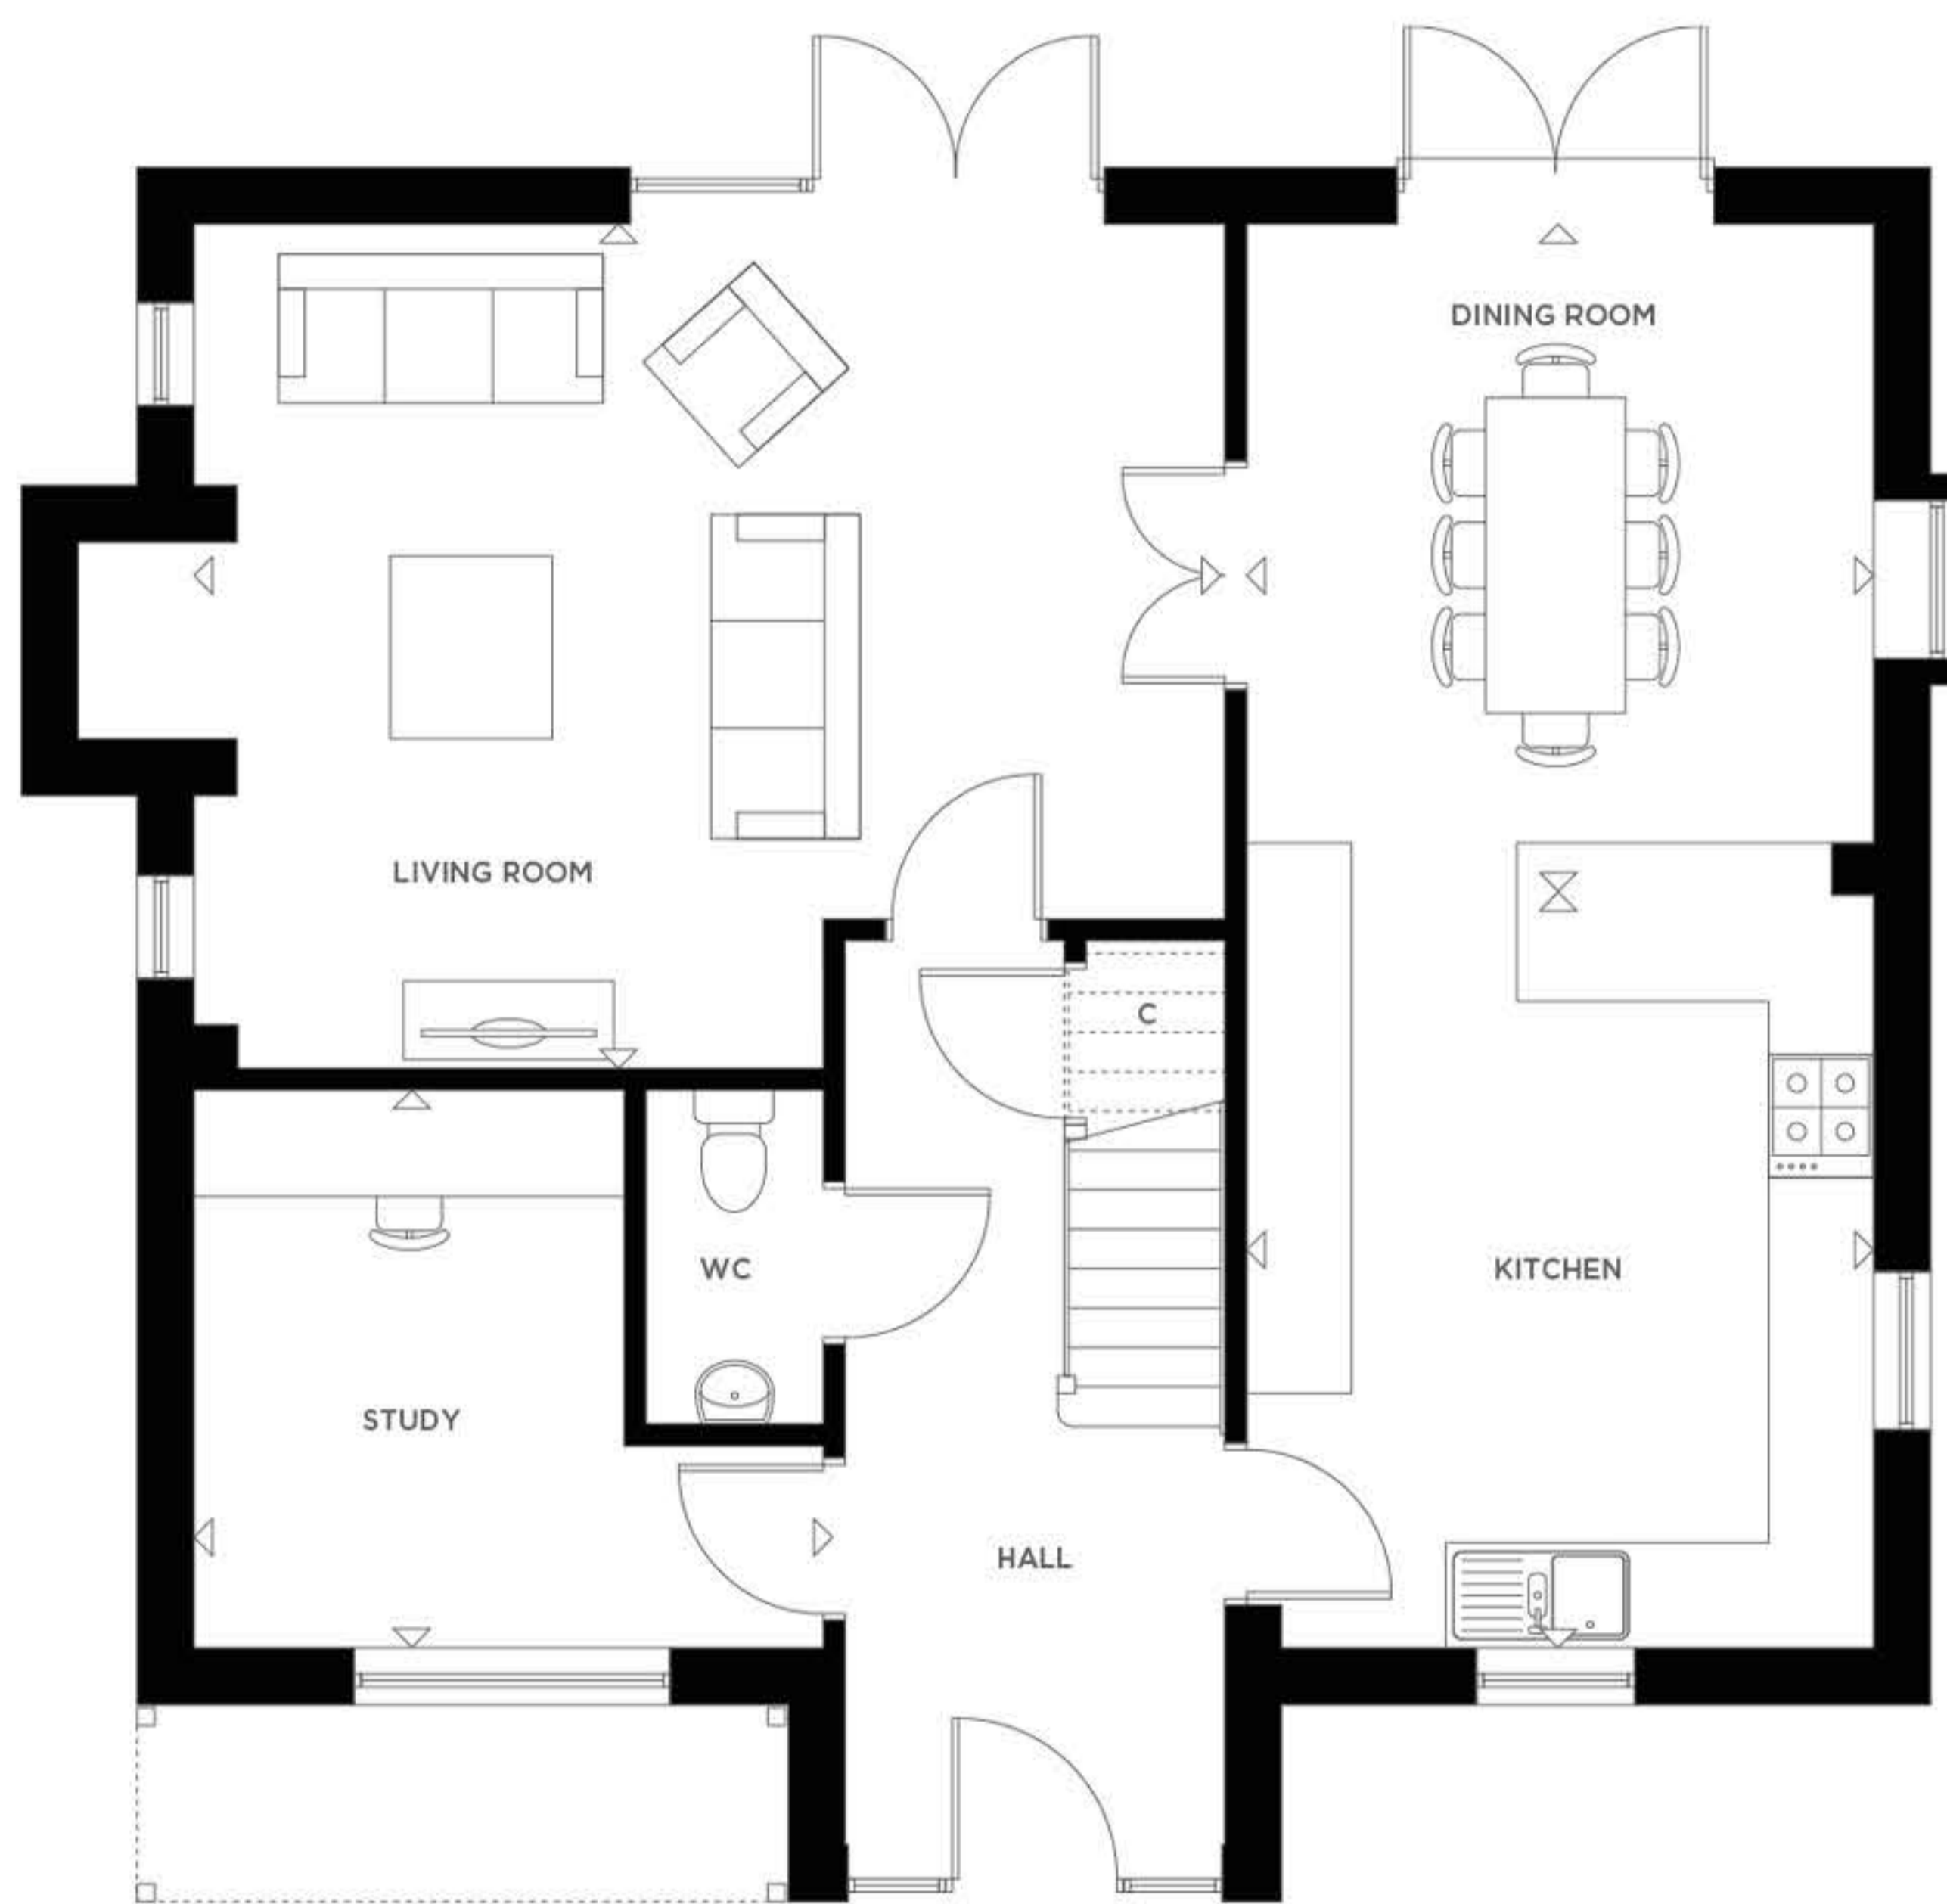

Conningbrook Lakes
Cowslip

Ground Floor

First Floor

	Metric (mm)	Imperial (ft/in)
Living Room	5.86m x 4.81m	19'2" x 15'9"
Dining Room	3.61m x 3.83m	11'10" x 12'6"
Kitchen	3.61m x 4.30m	11'10" x 14'1"
Study	3.61m x 3.20m	11'10" x 10'5"
Master Bedroom	3.61m x 3.68m	11'10" x 12'0"
Bedroom 2	3.61m x 3.68m	11'10" x 12'0"
Bedroom 3	3.61m x 2.98m	11'10" x 9'9"
Bedroom 4	2.33m x 2.98m	7'7" x 9'9"
Bedroom 5	3.41m x 2.08m	11'2" x 6'9"