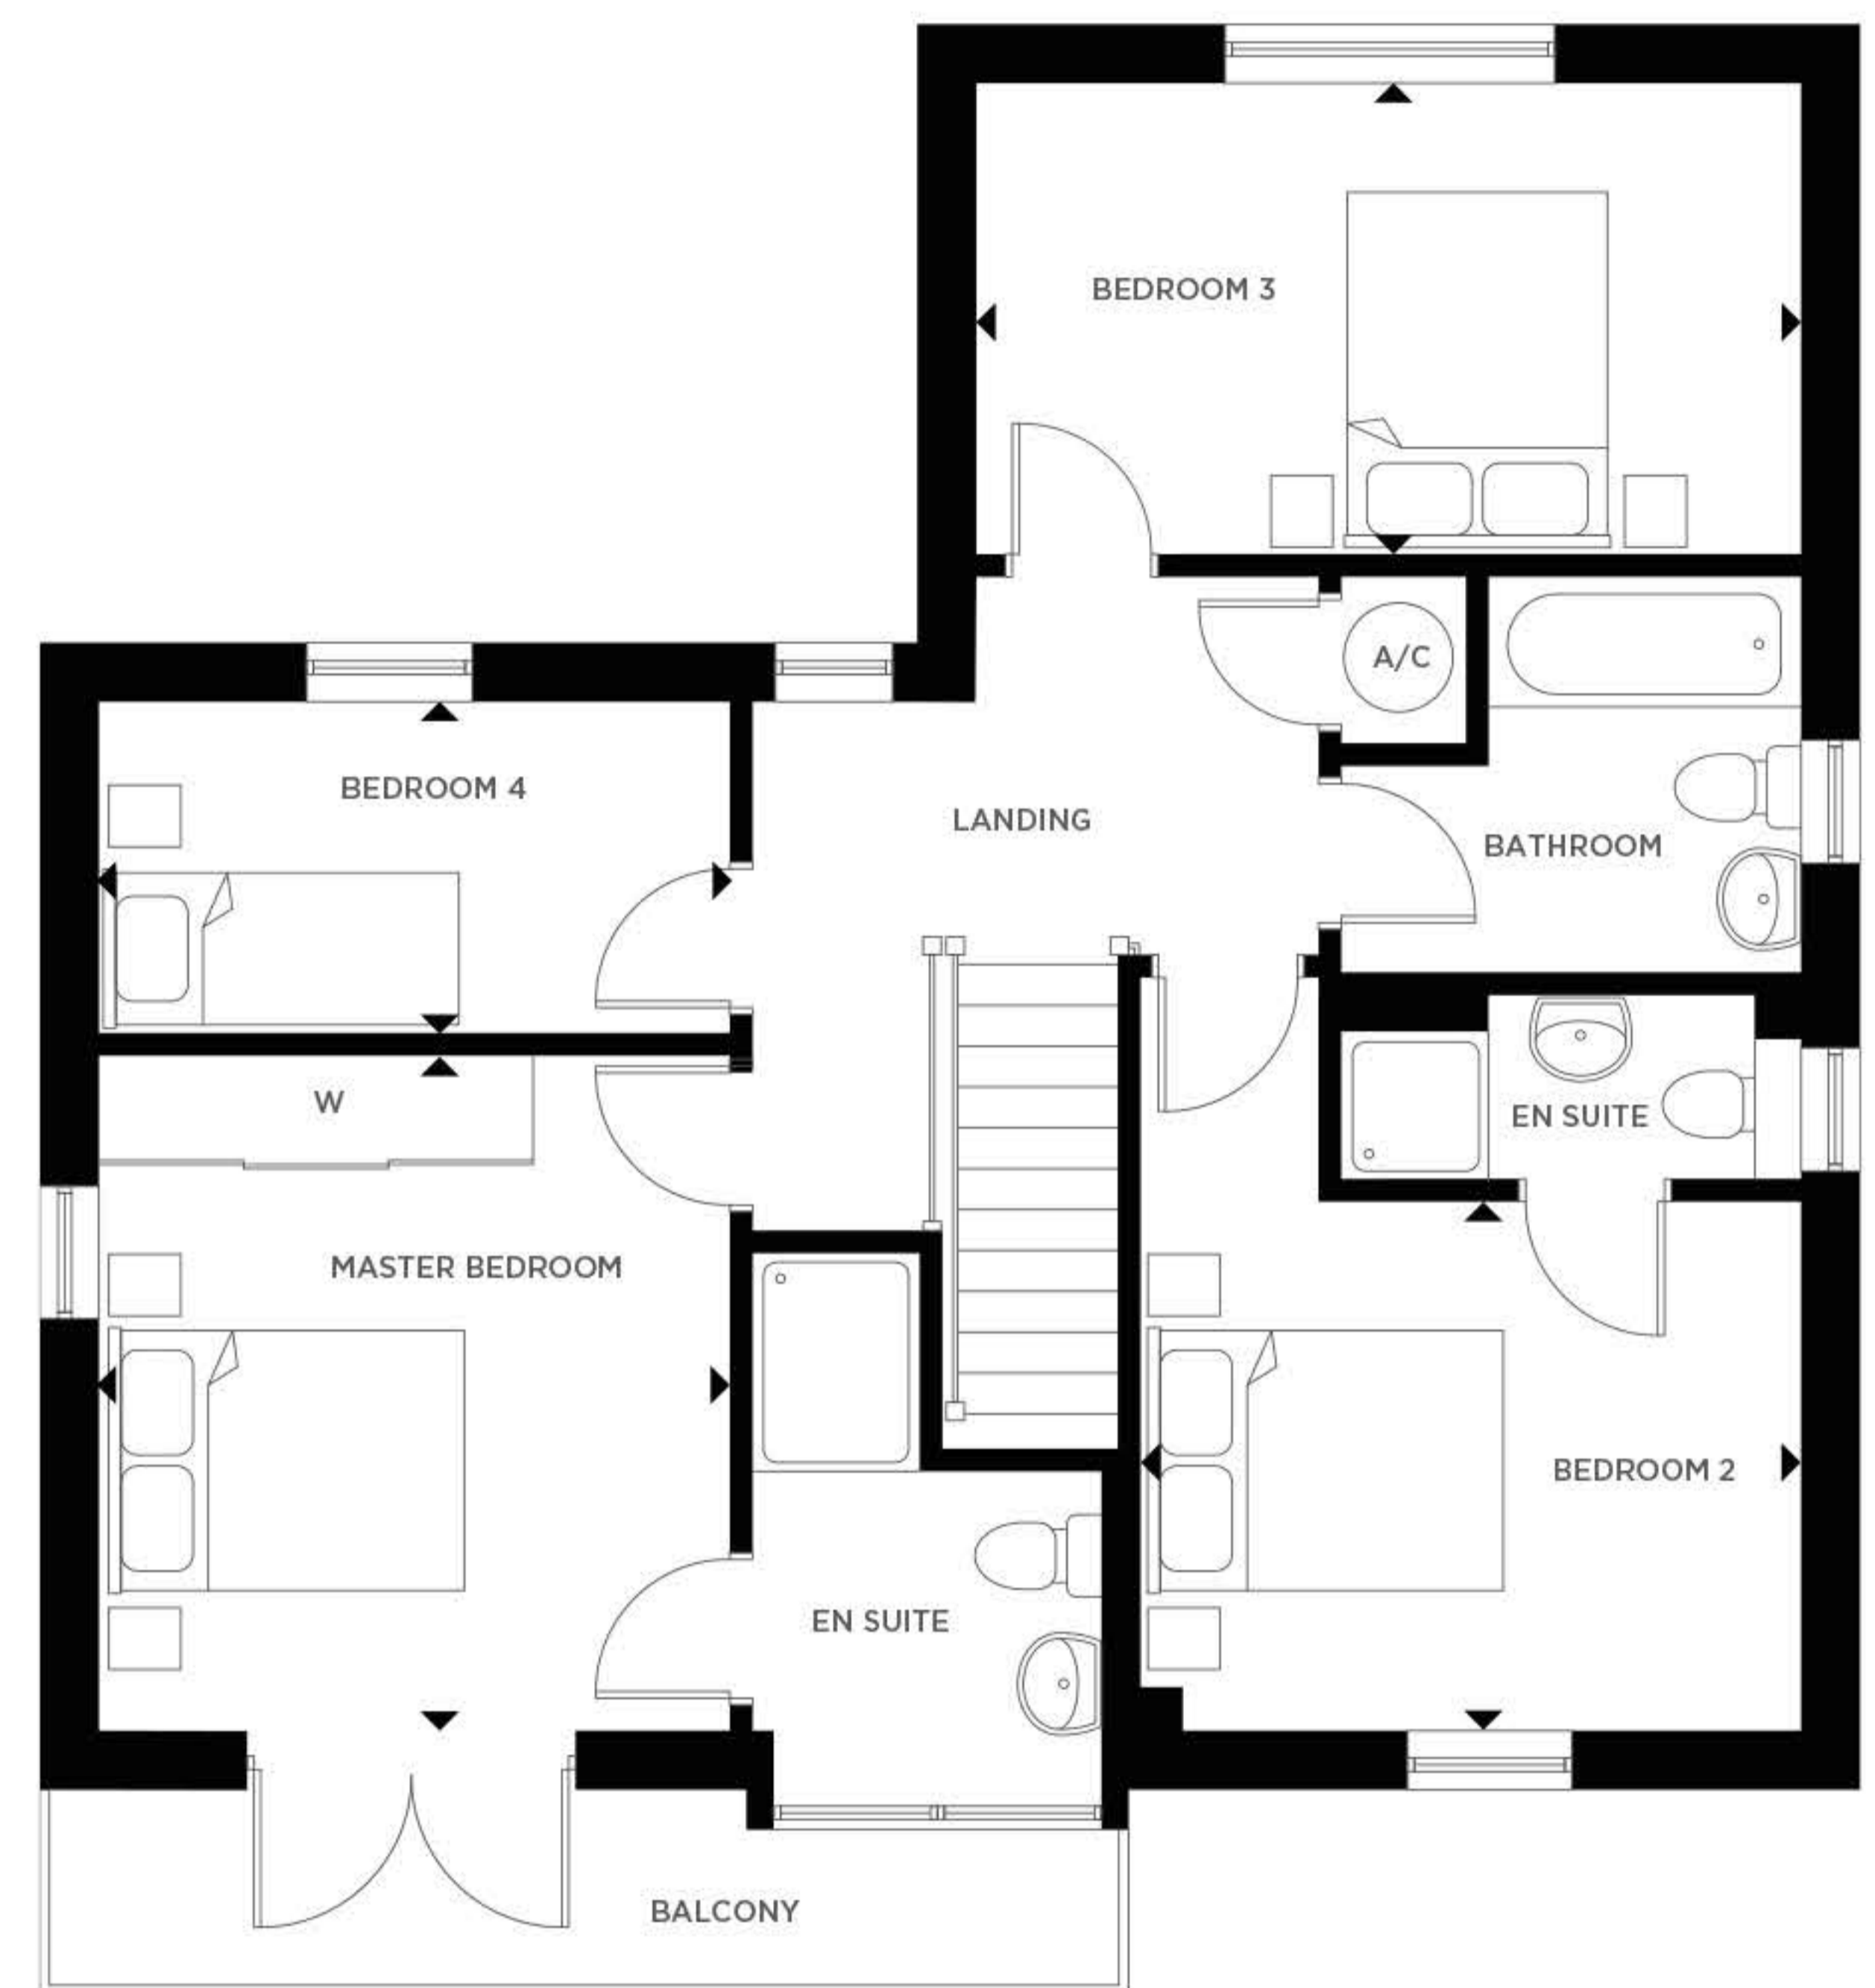

Conningbrook Lakes
Bluebell

Ground Floor

First Floor

	Metric (mm)	Imperial (ft/in)
Living Room	4.53m x 4.80m	14'10" x 15'8"
Dining Room	3.63m x 4.10m	11'10" x 13'5"
Kitchen / Breakfast	3.46m x 5.65m	11'4" x 18'6"
Master Bedroom	3.45m x 3.72m	11'3" x 12'2"
Bedroom 2	3.63m x 2.86m	11'10" x 9'4"
Bedroom 3	4.53m x 2.60m	14'10" x 8'6"
Bedroom 4	3.45m x 1.81m	11'3" x 5'11"