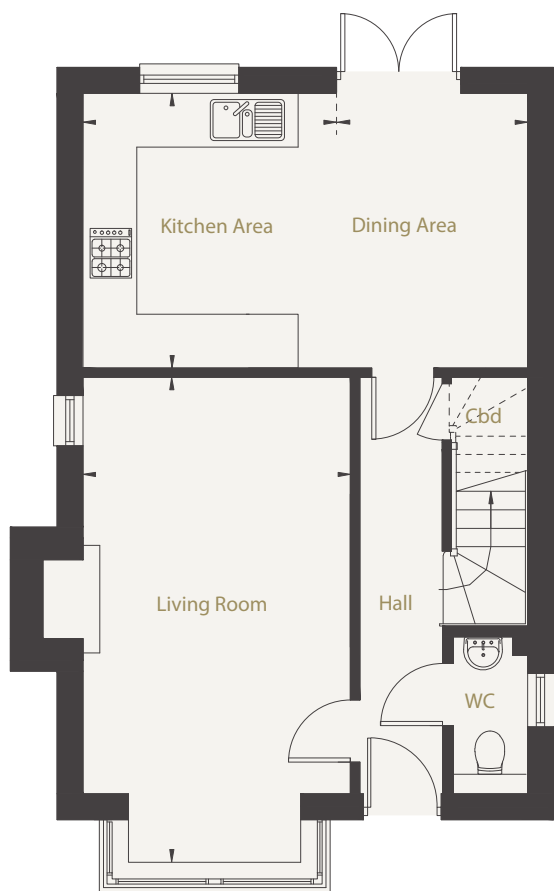

## Ground Floor

Living Room	5875mm x 3225mm (19'2"max x 10'7")
Kitchen Area	3325mm x 3075mm (10'10" x 10'1")
Dining Area	3325mm x 2300mm (10'10" x 7'6")

## First Floor

Master Bedroom	3975mm x 3625mm (13'0"max x 11'11")
Bedroom 2	3050mm x 3025mm (10'0" x 9'11")
Bedroom 3	3050mm x 2300mm (10'0" x 7'6")

Gross internal area

95.3 sq m

1026 sq ft