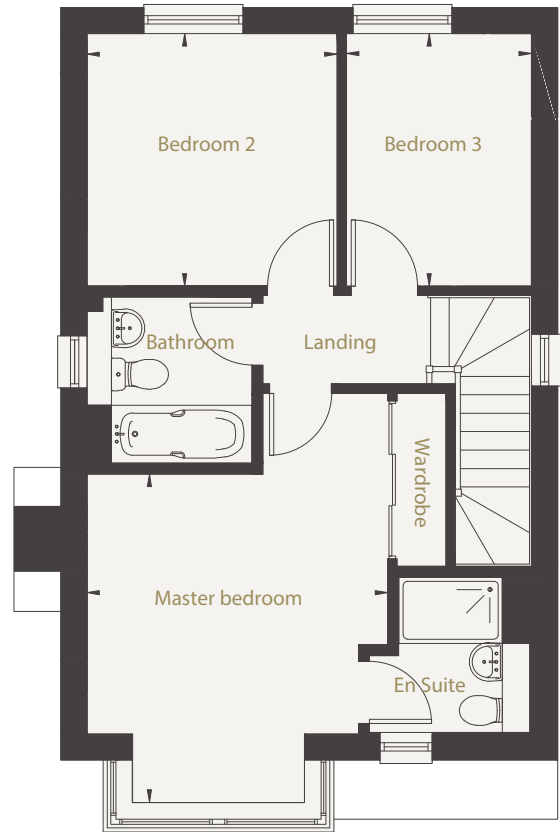

## Ground Floor

Living Room	5875mm x 3225mm (19'2"max x 10'7")
Kitchen Area	3325mm x 3075mm (10'10" x 10'1")
Dining Area	3325mm x 2300mm (10'10" x 7'6")

## First Floor

Master Bedroom	3975mm x 3625mm (13'0"max x 11'11")
Bedroom 2	3050mm x 3025mm (10'0" x 9'11")
Bedroom 3	3050mm x 2300mm (10'0" x 7'6")

Gross internal area

95.3 sq m

1026 sq ft